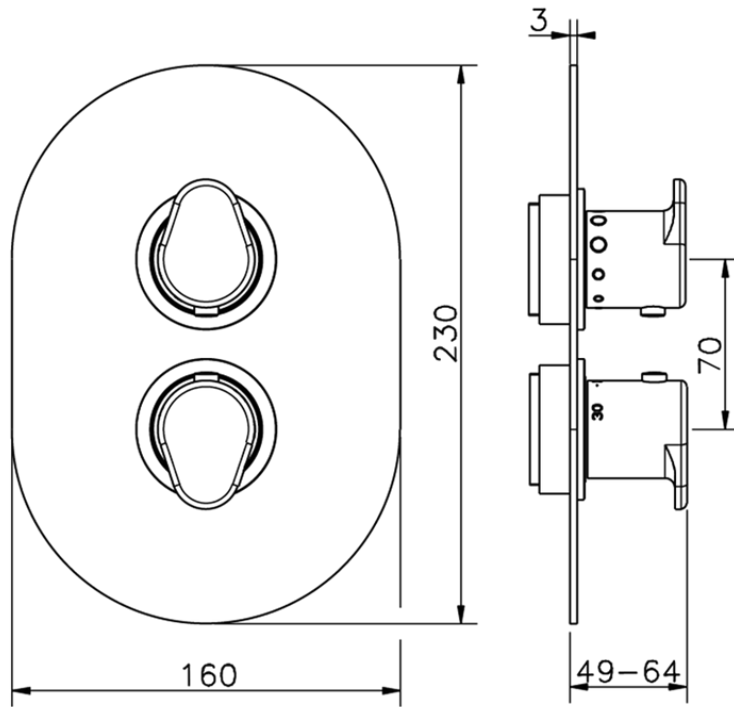

## Exposed part for con.thermo.shower valve 1-outlet LEVITY\_LY007300

LY007300

<https://en.huberitalia.com/exposed-part-for-con-thermo-shower-valve-1-outlet-levity-ly007300>

## Piastra/Plate/Plaque/Platte/Placa

2-3mm: XX 25-40 YY 76-91

10 mm: XX 16-31 YY 65-80

ZB007301

<https://en.huberitalia.com/1-outlet-concealed-thermostatic-shower-valve-concealed-zb007301>

2026-05-02