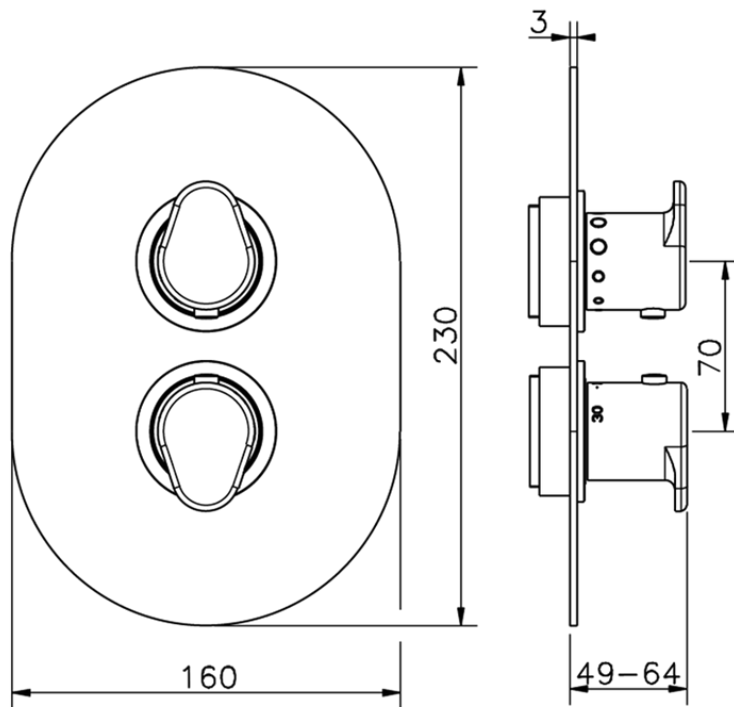

Exposed part for con.thermo.shower valve 1-outlet LEVITY_LY007300

LY007300

<https://en.huberitalia.com/exposed-part-for-con-thermo-shower-valve-1-outlet-levity-ly007300>

Piastra/Plate/Plaque/Platte/Placa

2-3mm: XX 25-40 YY 76-91

10 mm: XX 16-31 YY 65-80

ZB007301

<https://en.huberitalia.com/1-outlet-concealed-thermostatic-shower-valve-concealed-zb007301>

2026-06-19