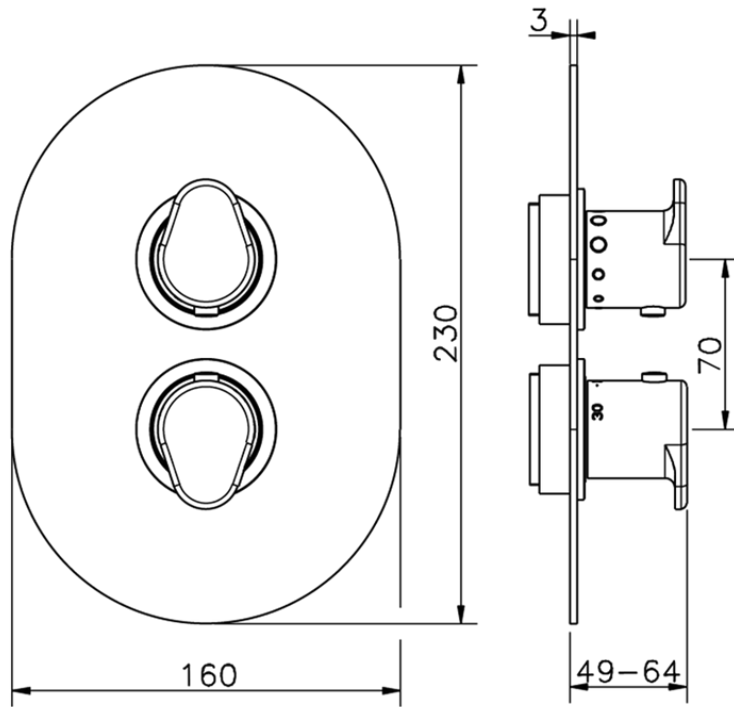

## Exposed part for con.thermo.shower valve 1-outlet LEVITY\_LY007300

LY007300

<https://en.huberitalia.com/exposed-part-for-con-thermo-shower-valve-1-outlet-levity-ly007300>

## Piastra/Plate/Plaque/Platte/Placa

2-3mm: XX 25-40 YY 76-91

10 mm: XX 16-31 YY 65-80

ZB007301

<https://en.huberitalia.com/1-outlet-concealed-thermostatic-shower-valve-concealed-zb007301>

2026-04-08