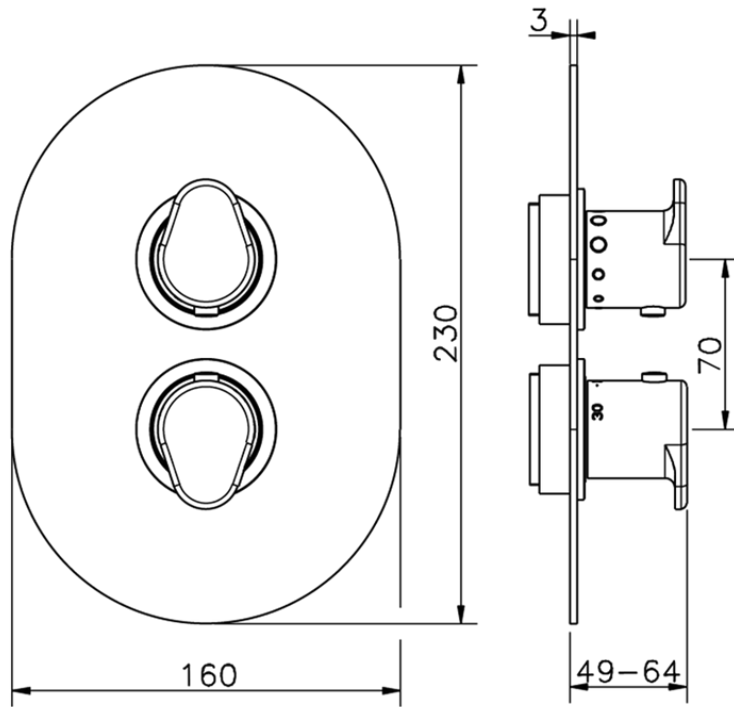

Exposed part for con.thermo.shower valve 1-outlet LEVITY_LY007300

LY007300

<https://en.huberitalia.com/exposed-part-for-con-thermo-shower-valve-1-outlet-levity-ly007300>

Piastra/Plate/Plaque/Platte/Placa

2-3mm: XX 25-40 YY 76-91

10 mm: XX 16-31 YY 65-80

ZB007301

<https://en.huberitalia.com/1-outlet-concealed-thermostatic-shower-valve-concealed-zb007301>

2026-04-06