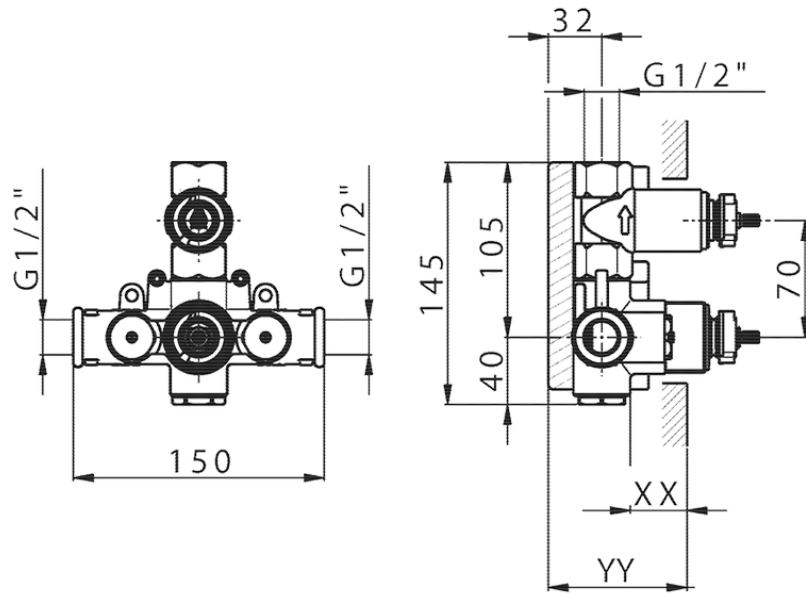

Exposed part for con.thermo.shower valve 1-outlet LEVITY_LY007300

LY007300

<https://en.huberitalia.com/exposed-part-for-con-thermo-shower-valve-1-outlet-levity-ly007300>

Piastra/Plate/Plaque/Platte/Placa

2-3mm: XX 25-40 YY 76-91

10 mm: XX 16-31 YY 65-80

ZB007301

<https://en.huberitalia.com/1-outlet-concealed-thermostatic-shower-valve-concealed-zb007301>

2026-05-25