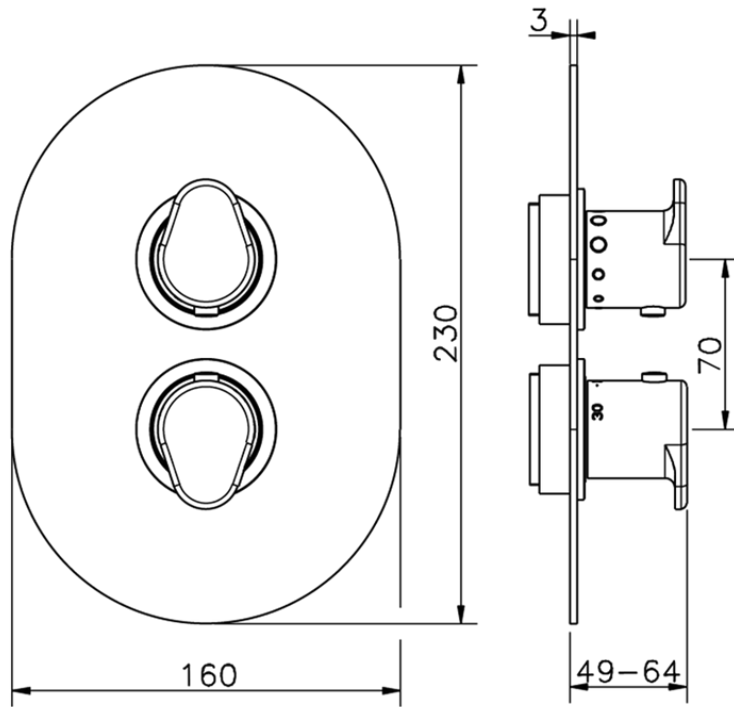

Exposed part for con.thermo.shower valve 1-outlet LEVITY_LY007300

LY007300

<https://en.huberitalia.com/exposed-part-for-con-thermo-shower-valve-1-outlet-levity-ly007300>

Piastra/Plate/Plaque/Platte/Placa

2-3mm: XX 25-40 YY 76-91

10 mm: XX 16-31 YY 65-80

ZB007301

<https://en.huberitalia.com/1-outlet-concealed-thermostatic-shower-valve-concealed-zb007301>

2026-05-25