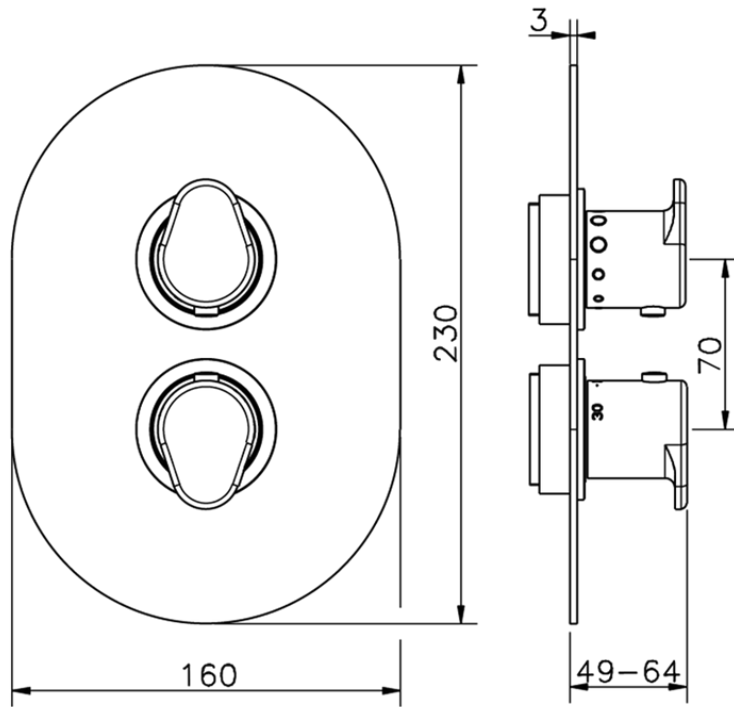

Exposed part for con.thermo.shower valve 1-outlet LEVITY_LY007300

LY007300

<https://en.huberitalia.com/exposed-part-for-con-thermo-shower-valve-1-outlet-levity-ly007300>

Piastra/Plate/Plaque/Platte/Placa

2-3mm: XX 25-40 YY 76-91

10 mm: XX 16-31 YY 65-80

ZB007301

<https://en.huberitalia.com/1-outlet-concealed-thermostatic-shower-valve-concealed-zb007301>

2026-06-19