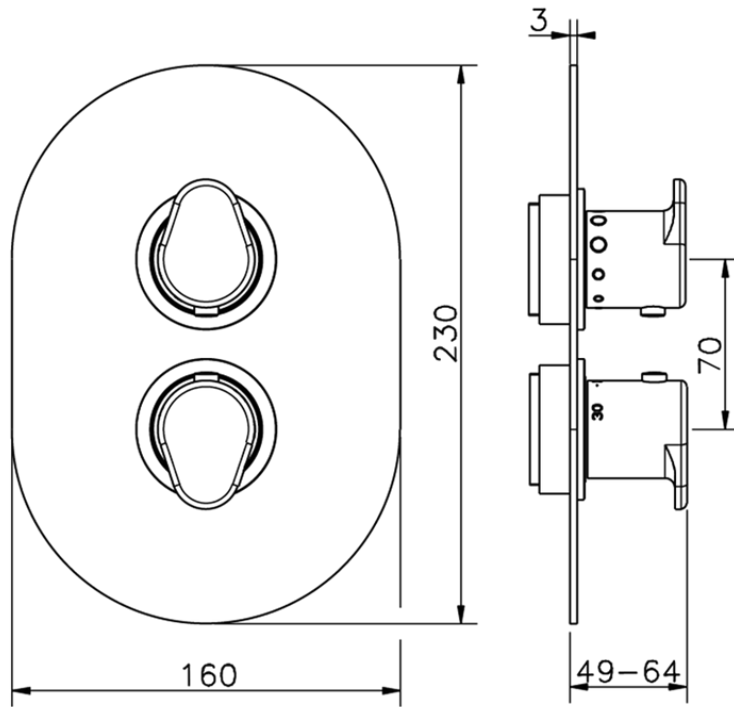

Exposed part for con.thermo.shower valve 1-outlet LEVITY_LY007300

LY007300

<https://en.huberitalia.com/exposed-part-for-con-thermo-shower-valve-1-outlet-levity-ly007300>

Piastra/Plate/Plaque/Platte/Placa

2-3mm: XX 25-40 YY 76-91

10 mm: XX 16-31 YY 65-80

ZB007301

<https://en.huberitalia.com/1-outlet-concealed-thermostatic-shower-valve-concealed-zb007301>

2026-04-08