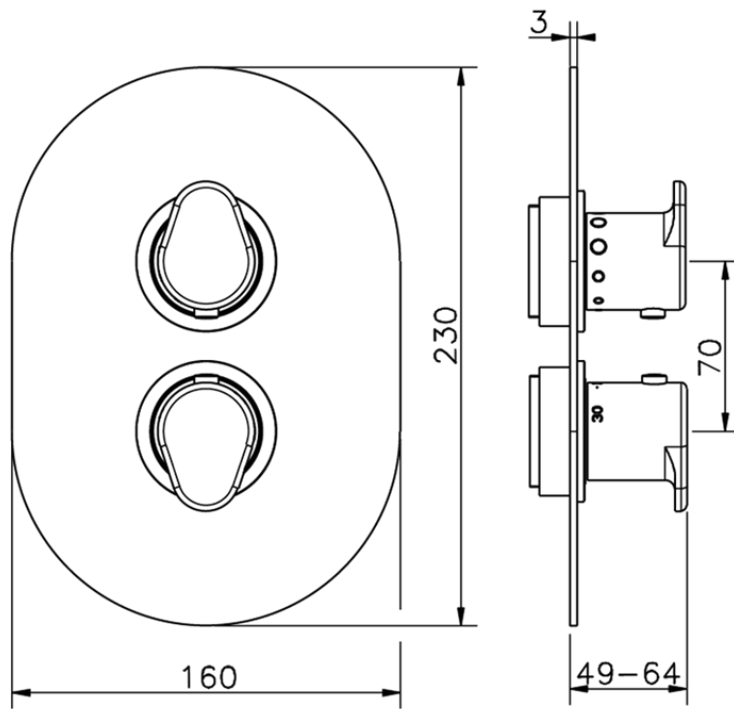

## Exposed part for con.thermo.shower valve 1-outlet LEVITY\_LY007300

LY007300

<https://en.huberitalia.com/exposed-part-for-con-thermo-shower-valve-1-outlet-levity-ly007300>

## Piastra/Plate/Plaque/Platte/Placa

2-3mm: XX 25-40 YY 76-91

10 mm: XX 16-31 YY 65-80

ZB007301

<https://en.huberitalia.com/1-outlet-concealed-thermostatic-shower-valve-concealed-zb007301>

2026-05-02