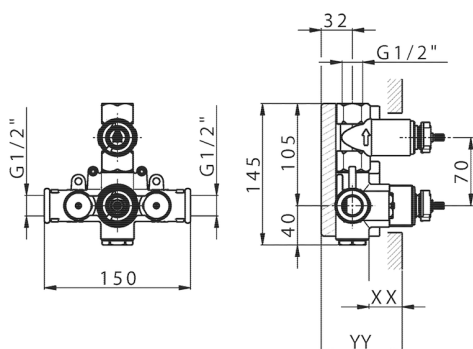

1-outlet Concealed thermostatic shower valve, with stopvalve, without trim kit

AVAILABLE FINISHINGS

CHARACTERISTICS

Installation	Concealed
Cartridge Spare Parts	24.04A.PP
8x20 Plus P Thermostatic Valve	
Concealed	1

Piastra/Plate/Plaque/Platte/Placa

2-3mm: XX 25-40 YY 76-91

10 mm: XX 16-31 YY 65-80

Thermostatic

The Huber thermostatic is your personal water manager, helping you to handle, control and save water and energy.