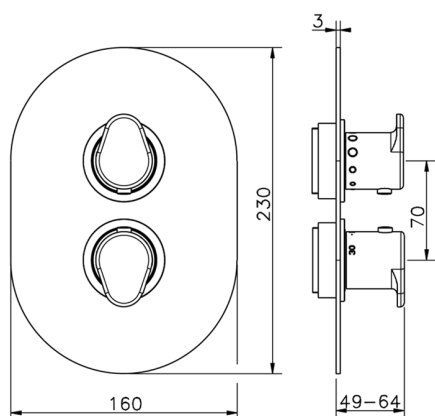

Exposed part for con.thermo.shower valve 1-outlet LEVITY_LY007300

MODEL **LY007300**

Exposed part for 1-outlet thermostatic mixer, with stopvalve, without concealed part, for item ZB007301

AVAILABLE FINISHINGS

-  **21** 21 Chrome
-  **2B** 2B Polished Nickel
-  **2F** 2F Brushed Nickel
-  **40** 40 Matt Black
-  **4Q** 4Q Matt White

CHARACTERISTICS

Installation **Concealed**
 Required concealed parts **ZB007301**

1-outlet Concealed thermostatic shower valve, with stopvalve, without trim kit

AVAILABLE FINISHINGS

CHARACTERISTICS

Installation	Concealed
Cartridge Spare Parts	24.04A.PP
8x20 Plus P Thermostatic Valve	
Concealed	1

Piastra/Plate/Plaque/Platte/Placa

2-3mm: XX 25-40 YY 76-91

10 mm: XX 16-31 YY 65-80

Thermostatic

The Huber thermostatic is your personal water manager, helping you to handle, control and save water and energy.