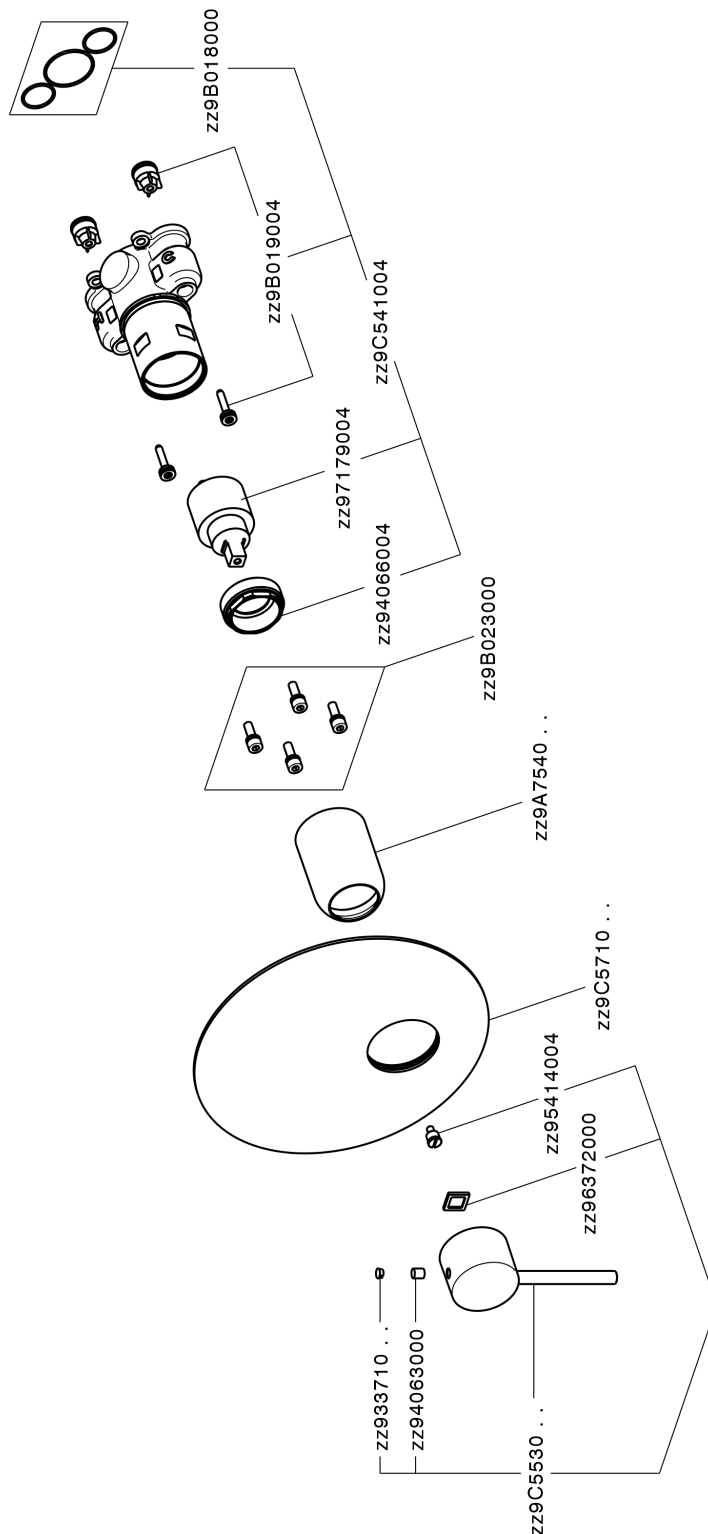

Exposed part for Single Lever One Box Valve ONE BOX_TV0BM010

TV0BM010

<https://en.huberitalia.com/exposed-part-for-single-lever-one-box-valve-one-box-tv0bm010>

One Box Universal Concealed Part ONE BOX_ZB00B031

ZB00B031

<https://en.huberitalia.com/one-box-universal-concealed-part-one-box-zb00b031>

One Box Universal Concealed Part ONE BOX_ZB00B030

ZB00B030

<https://en.huberitalia.com/one-box-universal-concealed-part-one-box-zb00b030>