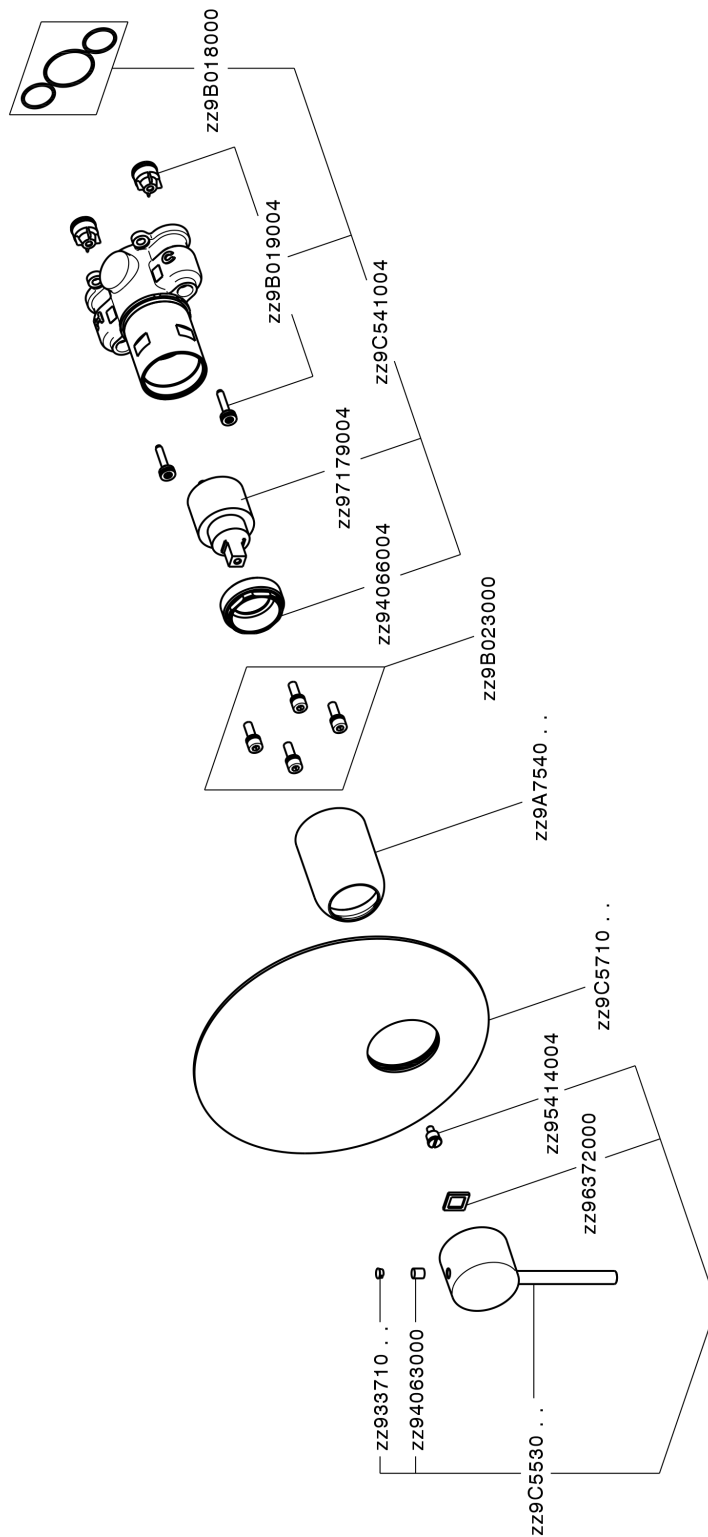

Exposed part for Single Lever One Box Valve ONE BOX_TV0BM010

MODEL **TV0BM010**

Exposed part for Single Lever One Box Valve, 1 Outlet, Minimum depth of installation: 67 mm, without concealed part, for items ZB00B030-ZB00B031

AVAILABLE FINISHINGS

CHARACTERISTICS

Cartridge Spare Parts **ZZ97179000**

35 mm Cartridge

Installation **Concealed**

Required concealed parts **ZB00B031**

ZB00B030

Exposed part for Single Lever One Box Valve ONE BOX_TV0BM010

TV0BM010

<https://en.huberitalia.com/exposed-part-for-single-lever-one-box-valve-one-box-tv0bm010>

One Box Universal Concealed Part ONE BOX_ZB00B031

MODEL **ZB00B031**

One Box Universal Concealed Part, for 1 or 2 or 3 outlet thermostatic or single lever, without trim kit, with noise reducers, with sealing gasket