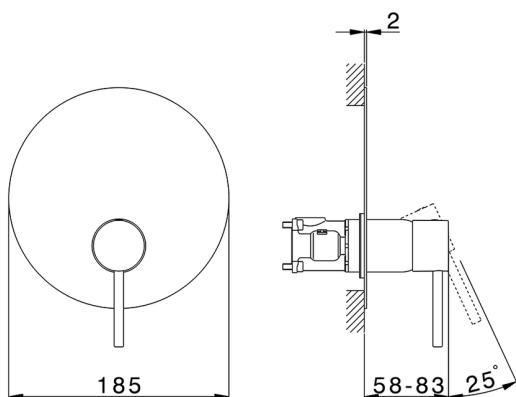

Exposed part for Single Lever One Box Valve ONE BOX_TV0BM010

MODEL **TV0BM010**

Exposed part for Single Lever One Box Valve, 1 Outlet, Minimum depth of installation: 67 mm, without concealed part, for items ZB00B030-ZB00B031

AVAILABLE FINISHINGS

CHARACTERISTICS

Cartridge Spare Parts **ZZ97179000**

35 mm Cartridge

Installation **Concealed**

Required concealed parts **ZB00B031**

ZB00B030

Exposed part for Single Lever One Box Valve ONE BOX_TV0BM010

TV0BM010

<https://en.huberitalia.com/exposed-part-for-single-lever-one-box-valve-one-box-tv0bm010>

One Box Universal Concealed Part ONE BOX_ZB00B031

MODEL **ZB00B031**

One Box Universal Concealed Part, for 1 or 2 or 3 outlet thermostatic or single lever, without trim kit, with noise reducers, with sealing gasket