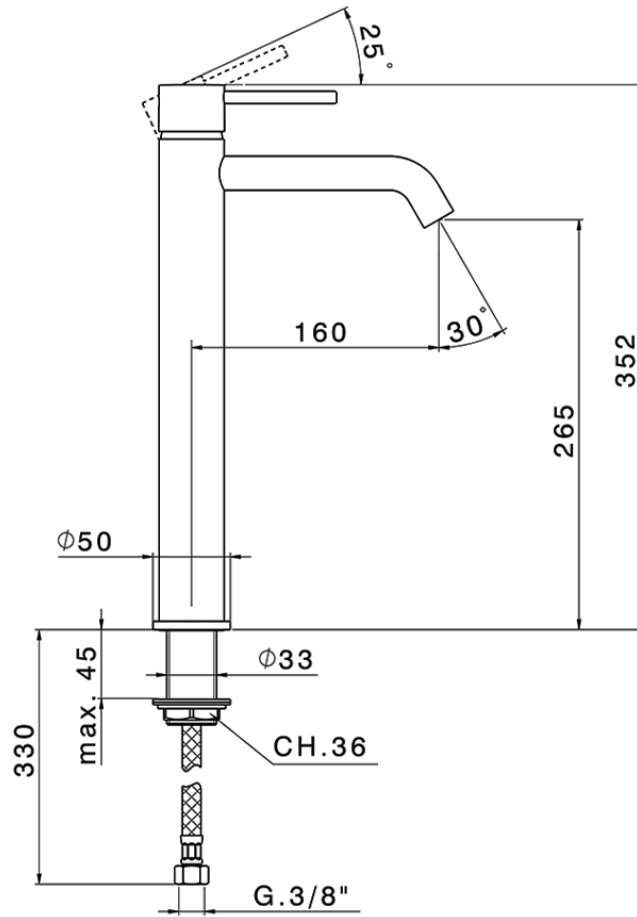

Single lever tall basin mixer NUOVA KIRUNA\_K2004540

K2004540

<https://en.huberitalia.com/single-lever-tall-basin-mixer-nuova-kiruna-k2004540>

2024-09-19