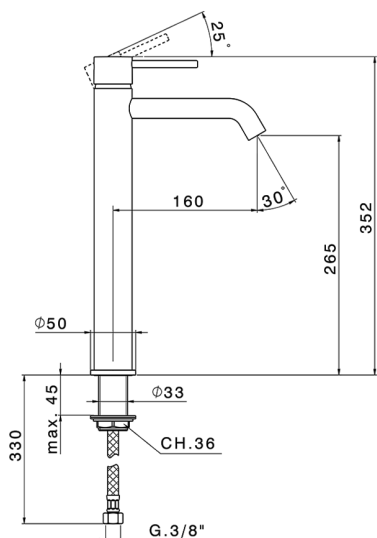

Single lever tall basin mixer NUOVA KIRUNA_K2004540

MODEL **K2004540**

Single lever tall basin mixer, without waste, G.3/8" stainless steel flexible hose

AVAILABLE FINISHINGS

-  **21** 21 Chrome
-  **26** 26 Old Copper
-  **2F** 2F Brushed Nickel
-  **2W** 2W Brushed Gold
-  **40** 40 Matt Black
-  **4Q** 4Q Matt White

CHARACTERISTICS

Cartridge Spare Parts **ZZ99672000**

35 mm Cartridge

EcoStop

EcoStop feature limits water flow to approximately 50% of maximum output with one point of resistance on setting. Push slightly past the middle stop only when full water output is required. This will save water up to 50%.