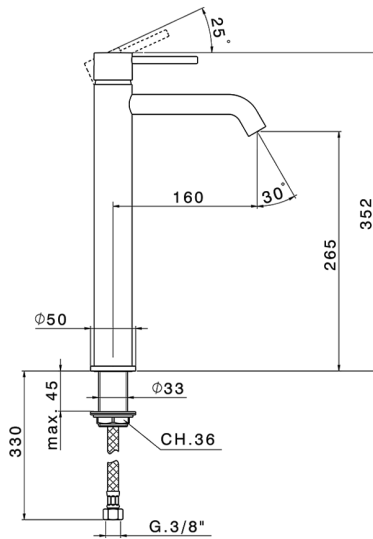

Single lever tall basin mixer NUOVA KIRUNA_K2004540

MODEL **K2004540**

Single lever tall basin mixer, without waste, G.3/8" stainless steel flexible hose

AVAILABLE FINISHINGS

-  **21** 21 Chrome
-  **26** 26 Old Copper
-  **2F** 2F Brushed Nickel
-  **2W** 2W Brushed Gold
-  **40** 40 Matt Black
-  **4Q** 4Q Matt White

CHARACTERISTICS

Cartridge Spare Parts **ZZ99672000**

35 mm Cartridge

EcoStop

EcoStop feature limits water flow to approximately 50% of maximum output with one point of resistance on setting. Push slightly past the middle stop only when full water output is required. This will save water up to 50%.