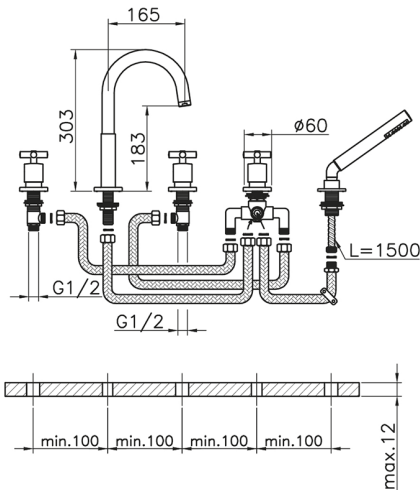

Deck-mounted 5-hole bath mixer SUITE_SU000260

MODEL **SU000260**

Deck-mounted 5-hole bath mixer, 2-outlet deviasstop cartridge, ABS 27 mm minimalistic one spray handshower, 150 cm pull-out Brass flexible hose

AVAILABLE FINISHINGS

- **21** 21 Chrome
- **40** 40 Matt Black
- **2F** 2F Brushed Nickel
- **2W** 2W Brushed Gold

CHARACTERISTICS

2024-11-15