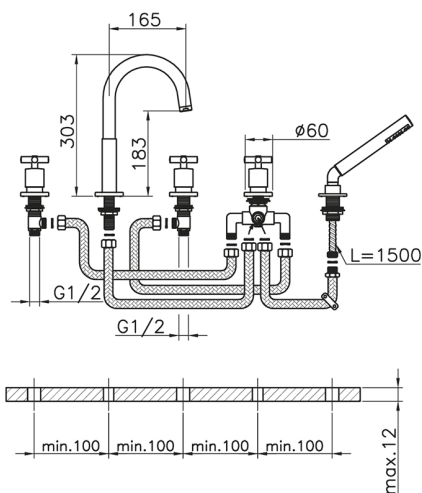

CHARACTERISTICS

2024-11-15