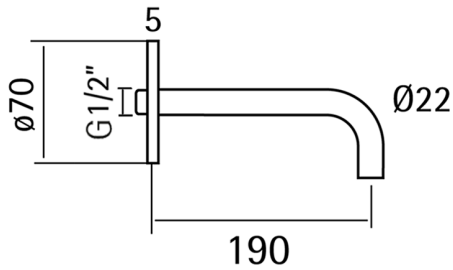

Filler spout LYNOX_LX000240

MODEL **LX000240**

Filler spout, 190 mm length, 1/2" M connection, Inox AISI 316L

AVAILABLE FINISHINGS

D1 D1 Brushed Inox

CHARACTERISTICS

2024-11-15