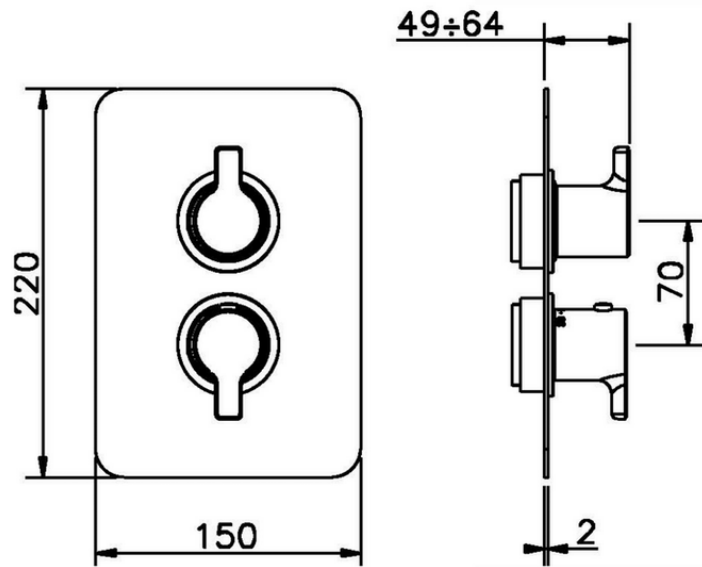

## Exposed part for 3-outlet con.thermo.shower valve SOFT\_SF018200

SF018200

<https://en.huberitalia.com/exposed-part-for-3-outlet-con-thermo-shower-valve-soft-sf018200>

Piastra/Plate/Plaque/Platte/Placa

2-3mm: XX 25-40 YY 76-91

10 mm: XX 16-31 YY 65-80

ZB018201

<https://en.huberitalia.com/3-outlet-concealed-thermostatic-shower-valve-concealed-zb018201>

2026-05-25