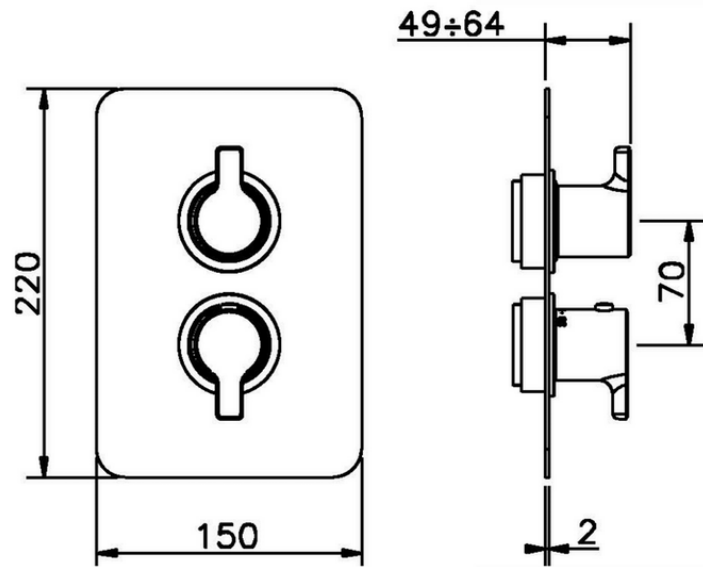

## Exposed part for 3-outlet con.thermo.shower valve SOFT\_SF018200

SF018200

<https://en.huberitalia.com/exposed-part-for-3-outlet-con-thermo-shower-valve-soft-sf018200>

## Piastra/Plate/Plaque/Platte/Placa

2-3mm: XX 25-40 YY 76-91

10 mm: XX 16-31 YY 65-80

ZB018201

<https://en.huberitalia.com/3-outlet-concealed-thermostatic-shower-valve-concealed-zb018201>

2026-06-25