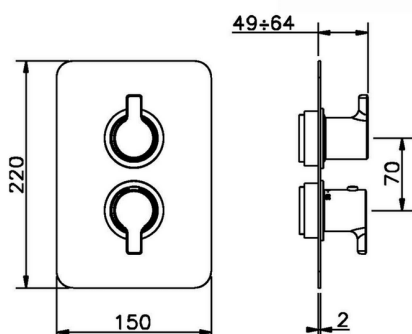

Exposed part for 3-outlet con.thermo.shower valve SOFT_SF018200

MODEL **SF018200**

Exposed part for 3-outlet thermostatic mixer, with 3 outlet diverter, without concealed part, for item ZB018201

AVAILABLE FINISHINGS

CHARACTERISTICS

Installation **Concealed**

Required concealed parts **ZB018201**

Thermostatic

The Huber thermostatic is your personal water manager, helping you to handle, control and save water and energy.