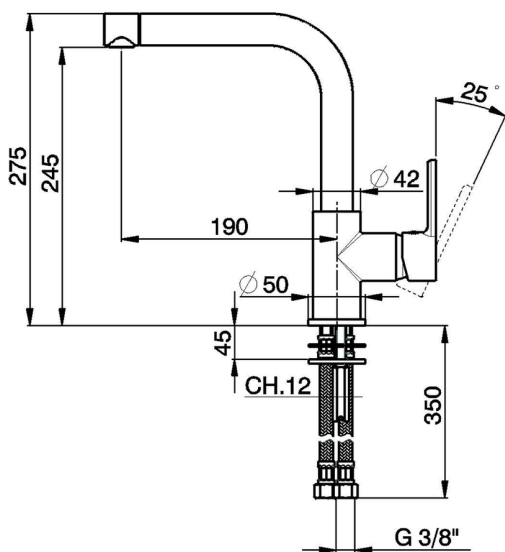

Single lever sink mixer Energysave KITCHEN_H2003535

MODEL **H2003535**

Single lever sink mixer Energysave,swivel spout,G.3/8" stainless steel flexible hoses

AVAILABLE FINISHINGS

CHARACTERISTICS

Cartridge Spare Parts **ZZ95409000**

35 mm Cartridge

EcoStop

EcoStop feature limits water flow to approximately 50% of maximum output with one point of resistance on setting. Push slightly past the middle stop only when full water output is required. This will save water up to 50%.

EnergySave

Thanks to the EnergySave device, only cold water will be drawn if the lever is operated in the central position, so that the water heater will not be engaged and no hot water wasted, leading to considerable savings in energy and costs. The temperature can be adjusted by rotating the lever to the left, until the desired temperature is reached.