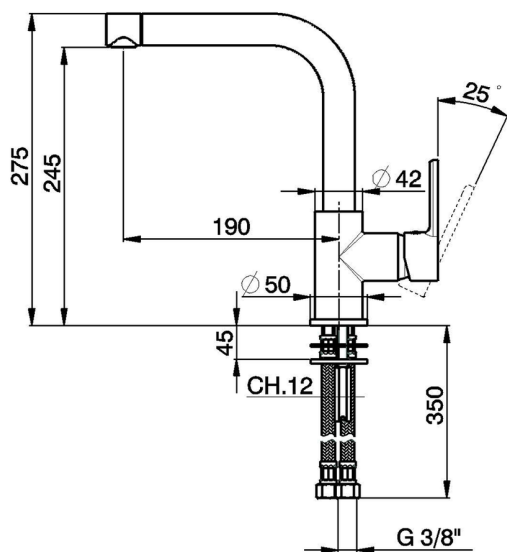

## Single lever sink mixer Energysave KITCHEN\_H2003535

MODEL **H2003535**

Single lever sink mixer Energysave,swivel spout,G.3/8" stainless steel flexible hoses

AVAILABLE FINISHINGS

CHARACTERISTICS

Cartridge Spare Parts **ZZ95409000**

**35 mm Cartridge**

### EcoStop

EcoStop feature limits water flow to approximately 50% of maximum output with one point of resistance on setting. Push slightly past the middle stop only when full water output is required. This will save water up to 50%.

### EnergySave

Thanks to the EnergySave device, only cold water will be drawn if the lever is operated in the central position, so that the water heater will not be engaged and no hot water wasted, leading to considerable savings in energy and costs. The temperature can be adjusted by rotating the lever to the left, until the desired temperature is reached.