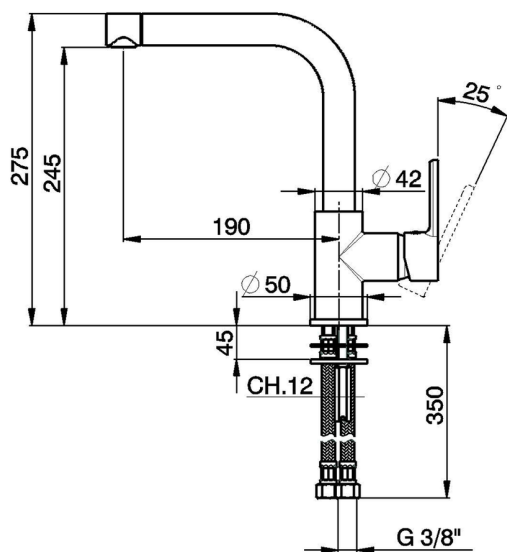

Single lever sink mixer Energysave KITCHEN_H2003535

MODEL **H2003535**

Single lever sink mixer Energysave,swivel spout,G.3/8" stainless steel flexible hoses

AVAILABLE FINISHINGS

CHARACTERISTICS

Cartridge Spare Parts **ZZ95409000**

35 mm Cartridge

EcoStop

EcoStop feature limits water flow to approximately 50% of maximum output with one point of resistance on setting. Push slightly past the middle stop only when full water output is required. This will save water up to 50%.

EnergySave

Thanks to the EnergySave device, only cold water will be drawn if the lever is operated in the central position, so that the water heater will not be engaged and no hot water wasted, leading to considerable savings in energy and costs. The temperature can be adjusted by rotating the lever to the left, until the desired temperature is reached.