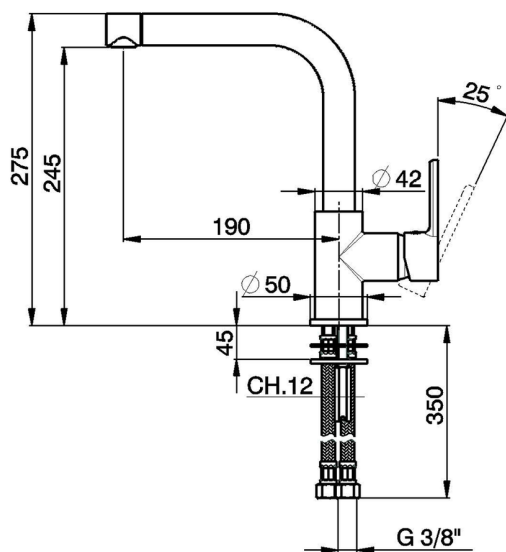

Single lever sink mixer Energysave KITCHEN_H2003535

MODEL **H2003535**

Single lever sink mixer Energysave,swivel spout,G.3/8" stainless steel flexible hoses

AVAILABLE FINISHINGS

CHARACTERISTICS

Cartridge Spare Parts **ZZ95409000**

35 mm Cartridge

EcoStop

EcoStop feature limits water flow to approximately 50% of maximum output with one point of resistance on setting. Push slightly past the middle stop only when full water output is required. This will save water up to 50%.

EnergySave

Thanks to the EnergySave device, only cold water will be drawn if the lever is operated in the central position, so that the water heater will not be engaged and no hot water wasted, leading to considerable savings in energy and costs. The temperature can be adjusted by rotating the lever to the left, until the desired temperature is reached.