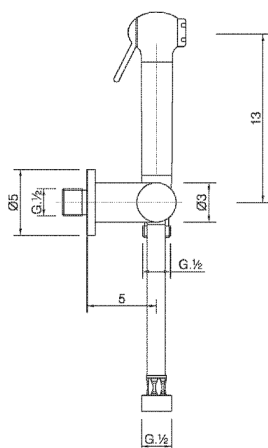

Bidet handshower set HYGENIC SHOWERS_SF007900

MODEL **SF007900**

Bidet handshower set, wall mounted bracket with 1/2" stopvalve, Bidet handshower, 120 cm Brass flexible hose

AVAILABLE FINISHINGS

-  **21** 21 Chrome
-  **24** 24 Gold

CHARACTERISTICS

Bidet handshower

2024-11-15