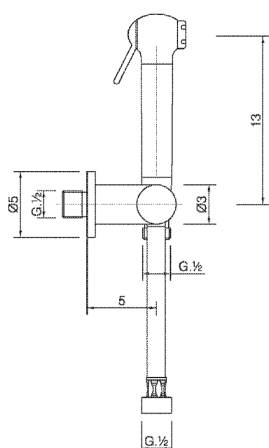

Bidet handshower set HYGENIC SHOWERS_SF007900

MODEL **SF007900**

Bidet handshower set, wall mounted bracket with 1/2" stopvalve, Bidet handshower, 120 cm Brass flexible hose

AVAILABLE FINISHINGS

-  **21** 21 Chrome
-  **24** 24 Gold

CHARACTERISTICS

Bidet handshower

2024-11-15