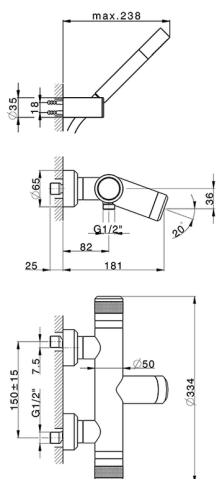

## Thermostatic bath mixer, with shower set CHRONOS\_CRD21020

MODEL **CRD21020**

Thermostatic bath mixer, with shower set, wall mounted adjustable handshower bracket, Brass D.24mm minimalistic one spray handshower, 150 cm SUPREME smooth flexible hose

### CHARACTERISTICS

Cartridge Spare Parts **22.04A.AR - ZZ97279004**

**Argo 2 (long filter) Thermostatic Valve**