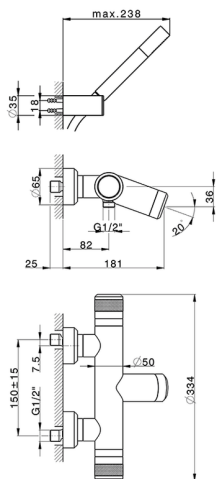

Thermostatic bath mixer, with shower set CHRONOS_CRD21020

MODEL **CRD21020**

Thermostatic bath mixer, with shower set, wall mounted adjustable handshower bracket, Brass D.24mm minimalistic one spray handshower, 150 cm SUPREME smooth flexible hose

AVAILABLE FINISHINGS

-  **21** 21 Chrome
-  **2F** 2F Brushed Nickel
-  **2Q** 2Q Black Titanium

CHARACTERISTICS

Cartridge Spare Parts **22.04A.AR - ZZ97279004**

Argo 2 (long filter) Thermostatic Valve

DeviaStop

The Huber Devia Stop technology allows to adjust the water flow and to direct it to the selected output point (overhead soaker, hand shower, etc).

SafeTouch

The Huber SafeTouch system maintains the mixer body cool to the touch during operation.