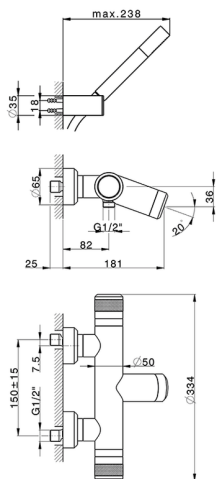

Thermostatic bath mixer, with shower set CHRONOS_CRD21020

MODEL **CRD21020**

Thermostatic bath mixer, with shower set, wall mounted adjustable handshower bracket, Brass D.24mm minimalistic one spray handshower, 150 cm SUPREME smooth flexible hose

AVAILABLE FINISHINGS

- **21** 21 Chrome
- **2F** 2F Brushed Nickel
- **2Q** 2Q Black Titanium

CHARACTERISTICS

Cartridge Spare Parts **22.04A.AR - ZZ97279004**

Argo 2 (long filter) Thermostatic Valve

DeviaStop

The Huber Devia Stop technology allows to adjust the water flow and to direct it to the selected output point (overhead soaker, hand shower, etc).

SafeTouch

The Huber SafeTouch system maintains the mixer body cool to the touch during operation.

Thermostatic

The Huber thermostatic is your personal water manager, helping you to handle, control and save water and energy.

2026-05-17