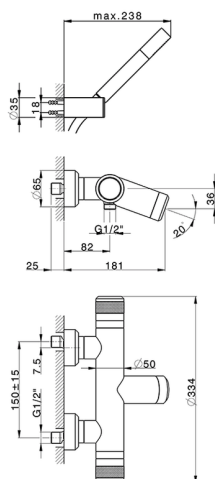

Thermostatic bath mixer, with shower set CHRONOS_CRD21020

MODEL **CRD21020**

Thermostatic bath mixer, with shower set, wall mounted adjustable handshower bracket, Brass D.24mm minimalistic one spray handshower, 150 cm SUPREME smooth flexible hose

AVAILABLE FINISHINGS

-  **21** 21 Chrome
-  **2F** 2F Brushed Nickel
-  **2Q** 2Q Black Titanium

CHARACTERISTICS

Cartridge Spare Parts **22.04A.AR - ZZ97279004**

Argo 2 (long filter) Thermostatic Valve

DeviaStop

The Huber Devia Stop technology allows to adjust the water flow and to direct it to the selected output point (overhead soaker, hand shower, etc).

SafeTouch

The Huber SafeTouch system maintains the mixer body cool to the touch during operation.