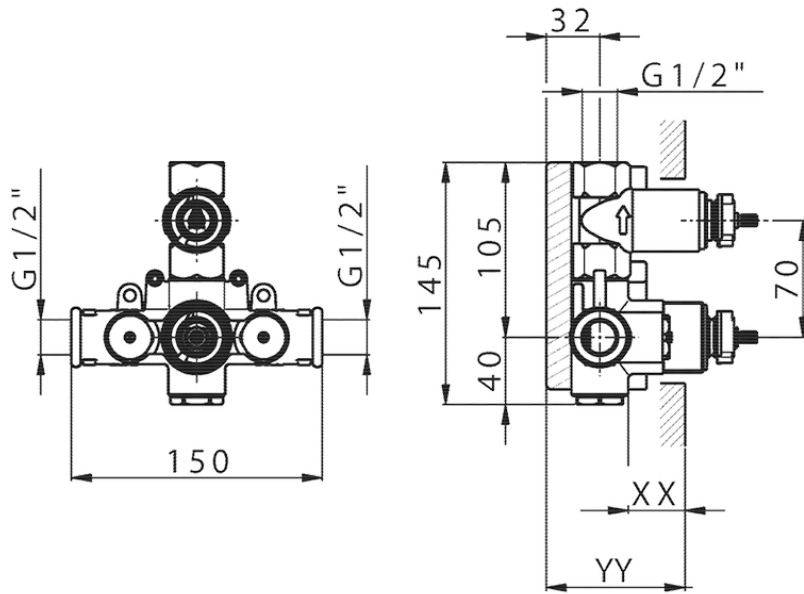

Exposed part for 1-outlet con.thermo.shower valve DADO_DD007300

DD007300

<https://en.huberitalia.com/exposed-part-for-1-outlet-con-thermo-shower-valve-dado-dd007300>

Piastra/Plate/Plaque/Platte/Placa

2-3mm: XX 25-40 YY 76-91

10 mm: XX 16-31 YY 65-80

ZB007361

<https://en.huberitalia.com/1-outlet-concealed-thermostatic-shower-valve-concealed-zb007361>

Piastra/Plate/Plaque/Platte/Placa

2-3mm: XX 25-40 YY 76-91

10 mm: XX 16-31 YY 65-80

ZB007301

<https://en.huberitalia.com/1-outlet-concealed-thermostatic-shower-valve-concealed-zb007301>

2024-12-22