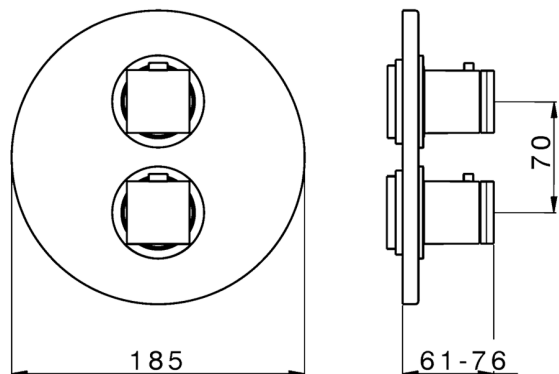

## Exposed part for 1-outlet con.thermo.shower valve DADO\_DD007300

MODEL **DD007300**

Exposed part for 1-outlet thermostatic mixer, with stopvalve, without concealed part, for items ZB007301-ZB007361

Piastra/Plate/Plaque/Platte/Placa

2-3mm: XX 25-40 YY 76-91

10 mm: XX 16-31 YY 65-80