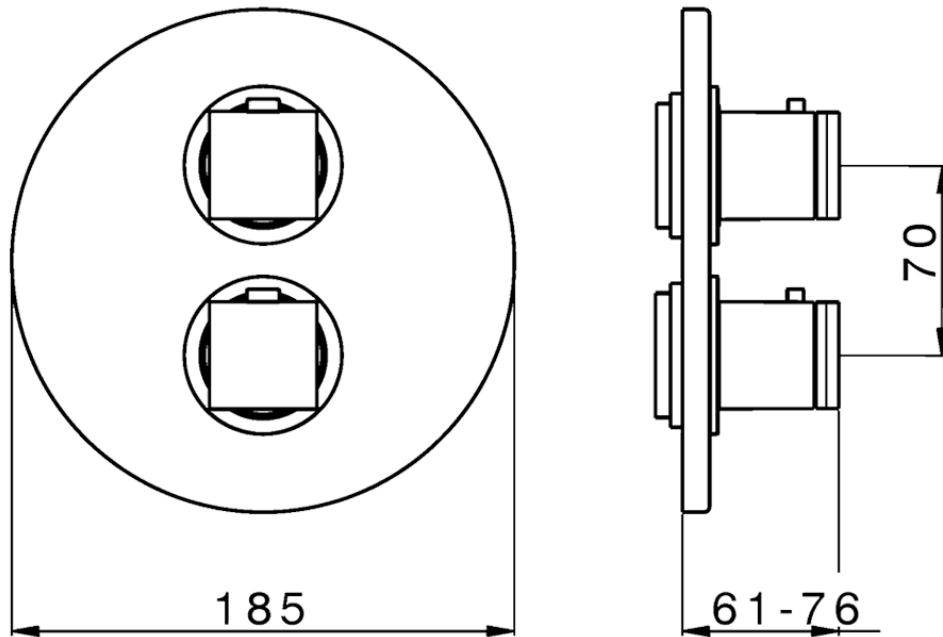

Exposed part for 1-outlet con.thermo.shower valve DADO_DD007300

DD007300

<https://en.huberitalia.com/exposed-part-for-1-outlet-con-thermo-shower-valve-dado-dd007300>

Piastra/Plate/Plaque/Platte/Placa

2-3mm: XX 25-40 YY 76-91

10 mm: XX 16-31 YY 65-80

ZB007361

<https://en.huberitalia.com/1-outlet-concealed-thermostatic-shower-valve-concealed-zb007361>

Piastra/Plate/Plaque/Platte/Placa

2-3mm: XX 25-40 YY 76-91

10 mm: XX 16-31 YY 65-80

ZB007301

<https://en.huberitalia.com/1-outlet-concealed-thermostatic-shower-valve-concealed-zb007301>

2024-12-22