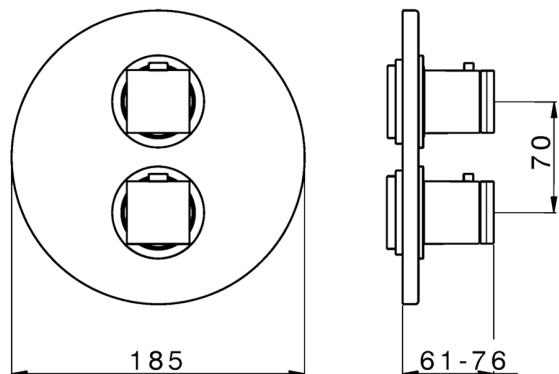

## Exposed part for 1-outlet con.thermo.shower valve DADO\_DD007300

MODEL **DD007300**

Exposed part for 1-outlet thermostatic mixer, with stopvalve, without concealed part, for items ZB007301-ZB007361