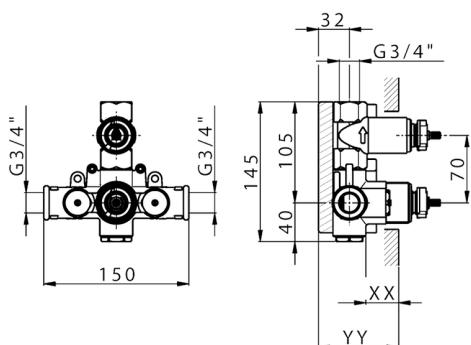

## 1-outlet Concealed thermostatic shower valve CONCEALED\_ZB007361

MODEL **ZB007361**

1-outlet Concealed thermostatic shower valve, stopvalve with 3/4" outlet, without trim kit

AVAILABLE FINISHINGS

CHARACTERISTICS

Installation	<b>Concealed</b>
Cartridge Spare Parts	<b>23.51A.HF</b>
<b>HF Thermostatic Valve</b>	
Concealed	<b>1</b>

Piastra/Plate/Plaque/Platte/Placa

2-3mm: XX 25-40 YY 76-91

10 mm: XX 16-31 YY 65-80