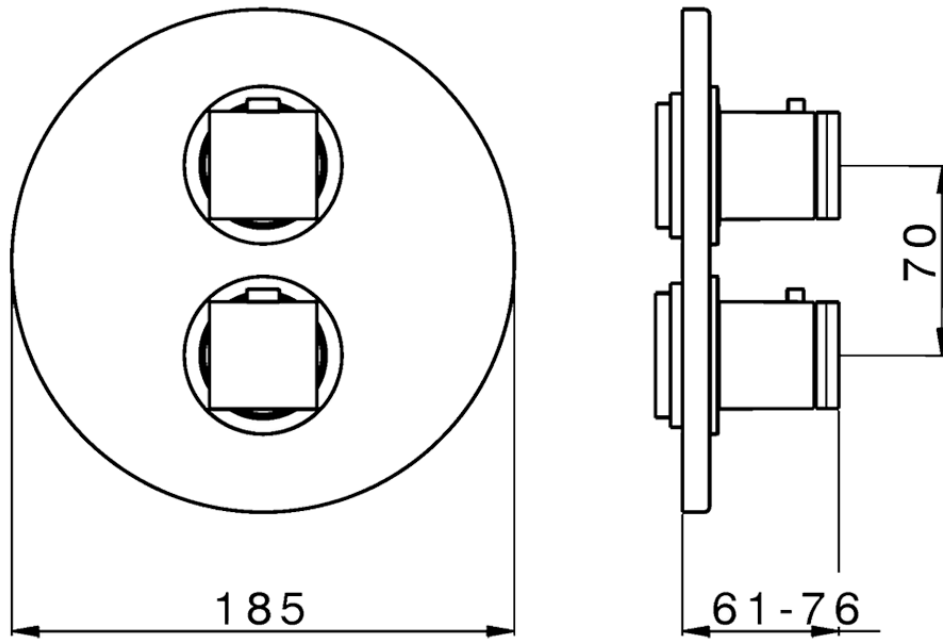

Exposed part for 1-outlet con.thermo.shower valve DADO_DD007300

DD007300

<https://en.huberitalia.com/exposed-part-for-1-outlet-con-thermo-shower-valve-dado-dd007300>

Piastra/Plate/Plaque/Platte/Placa

2-3mm: XX 25-40 YY 76-91

10 mm: XX 16-31 YY 65-80

ZB007361

<https://en.huberitalia.com/1-outlet-concealed-thermostatic-shower-valve-concealed-zb007361>

Piastra/Plate/Plaque/Platte/Placa

2-3mm: XX 25-40 YY 76-91

10 mm: XX 16-31 YY 65-80

ZB007301

<https://en.huberitalia.com/1-outlet-concealed-thermostatic-shower-valve-concealed-zb007301>

2024-12-22