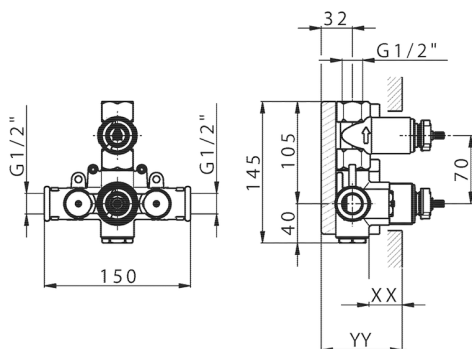

## 1-outlet Concealed thermostatic shower valve CONCEALED\_ZB007301

MODEL **ZB007301**

1-outlet Concealed thermostatic shower valve, with stopvalve, without trim kit

AVAILABLE FINISHINGS

CHARACTERISTICS

Installation **Concealed**

Cartridge Spare Parts **24.04A.PP**

**8x20 Plus P Thermostatic Valve**

Concealed **1**

Piastra/Plate/Plaque/Platte/Placa

2-3mm: XX 25-40 YY 76-91

10 mm: XX 16-31 YY 65-80