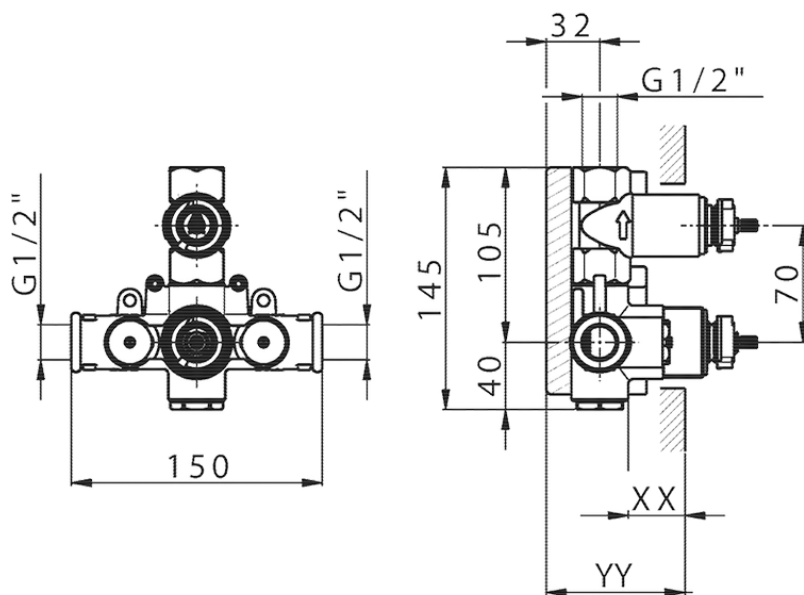

Exposed part for 1-outlet con.thermo.shower valve DADO_DD007300

DD007300

<https://en.huberitalia.com/exposed-part-for-1-outlet-con-thermo-shower-valve-dado-dd007300>

Piastra/Plate/Plaque/Platte/Placa

2-3mm: XX 25-40 YY 76-91

10 mm: XX 16-31 YY 65-80

ZB007361

<https://en.huberitalia.com/1-outlet-concealed-thermostatic-shower-valve-concealed-zb007361>

Piastra/Plate/Plaque/Platte/Placa

2-3mm: XX 25-40 YY 76-91

10 mm: XX 16-31 YY 65-80

ZB007301

<https://en.huberitalia.com/1-outlet-concealed-thermostatic-shower-valve-concealed-zb007301>

2024-12-22