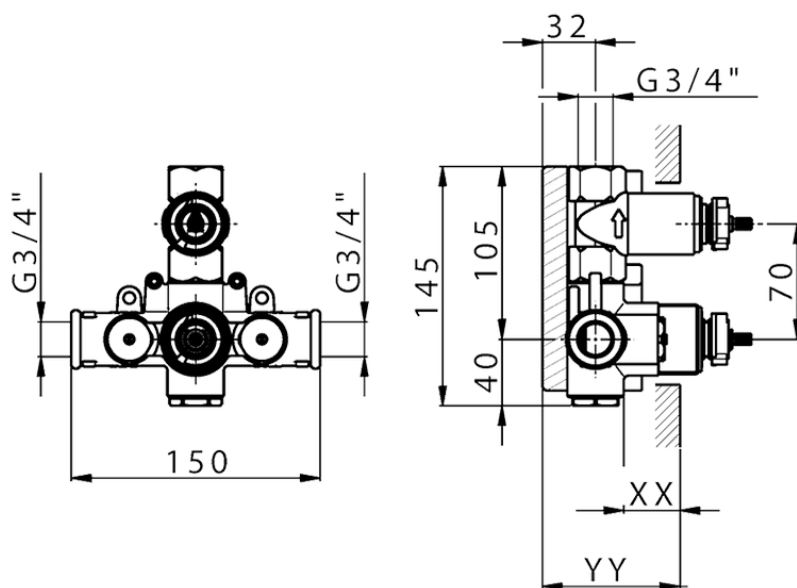

Exposed part for 1-outlet con.thermo.shower valve DADO_DD007300

DD007300

<https://en.huberitalia.com/exposed-part-for-1-outlet-con-thermo-shower-valve-dado-dd007300>

Piastra/Plate/Plaque/Platte/Placa

2-3mm: XX 25-40 YY 76-91

10 mm: XX 16-31 YY 65-80

ZB007361

<https://en.huberitalia.com/1-outlet-concealed-thermostatic-shower-valve-concealed-zb007361>

Piastra/Plate/Plaque/Platte/Placa

2-3mm: XX 25-40 YY 76-91

10 mm: XX 16-31 YY 65-80

ZB007301

<https://en.huberitalia.com/1-outlet-concealed-thermostatic-shower-valve-concealed-zb007301>

2024-12-22