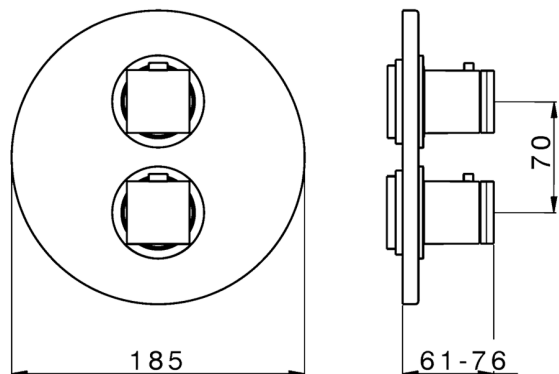

Exposed part for 1-outlet con.thermo.shower valve DADO_DD007300

MODEL **DD007300**

Exposed part for 1-outlet thermostatic mixer, with stopvalve, without concealed part, for items ZB007301-ZB007361

AVAILABLE FINISHINGS

-  **21** 21 Chrome
-  **2B** 2B Polished Nickel
-  **2F** 2F Brushed Nickel
-  **40** 40 Matt Black
-  **4Q** 4Q Matt White

CHARACTERISTICS

Installation **Concealed**
 Required concealed parts **ZB007361**
ZB007301