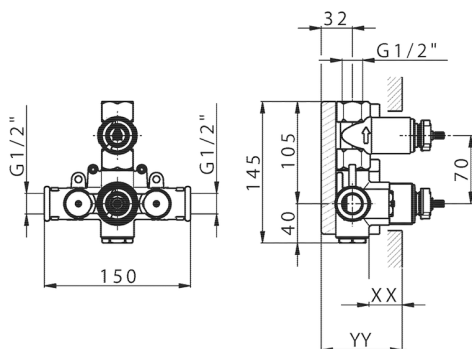

Piastra/Plate/Plaque/Platte/Placa

2-3mm: XX 25-40 YY 76-91

10 mm: XX 16-31 YY 65-80

Thermostatic

The Huber thermostatic is your personal water manager, helping you to handle, control and save water and energy.

1-outlet Concealed thermostatic shower valve CONCEALED_ZB007301

MODEL **ZB007301**

1-outlet Concealed thermostatic shower valve, with stopvalve, without trim kit

AVAILABLE FINISHINGS

CHARACTERISTICS

Installation **Concealed**

Cartridge Spare Parts **24.04A.PP**

8x20 Plus P Thermostatic Valve

Concealed **1**

Piastra/Plate/Plaque/Platte/Placa

2-3mm: XX 25-40 YY 76-91

10 mm: XX 16-31 YY 65-80

Thermostatic

The Huber thermostatic is your personal water manager, helping you to handle, control and save water and energy.