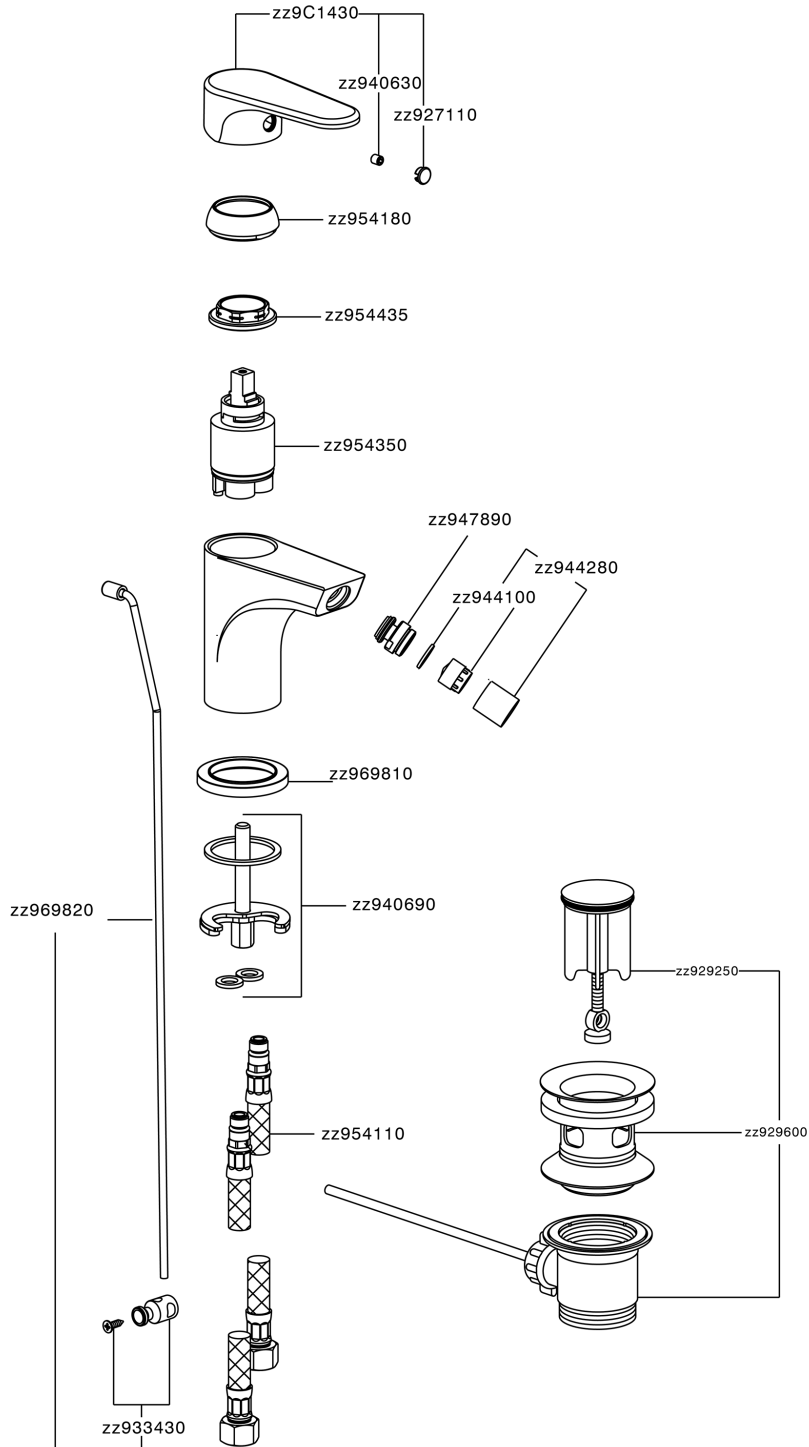

Single lever bidet mixer H3_AH000550

MODEL **AH000550**

Single lever bidet mixer, with 1"1/4 automatic pop up waste, G.3/8" stainless steel flexible hoses

AVAILABLE FINISHINGS

-  **21** 21 Chrome
-  **2F** 2F Brushed Nickel
-  **40** 40 Matt Black

CHARACTERISTICS

Cartridge Spare Parts **ZZ95435000**

35 mm Cartridge

Hygienic Spray

Shut-off Hand shower, for sanitary cleaning.

EcoStop

EcoStop feature limits water flow to approximately 50% of maximum output with one point of resistance on setting. Push slightly past the middle stop only when full water output is required. This will save water up to 50%.

Single lever bidet mixer H3_AH000550

AH000550

<https://en.huberitalia.com/single-lever-bidet-mixer-h3-ah000550>

2026-04-08