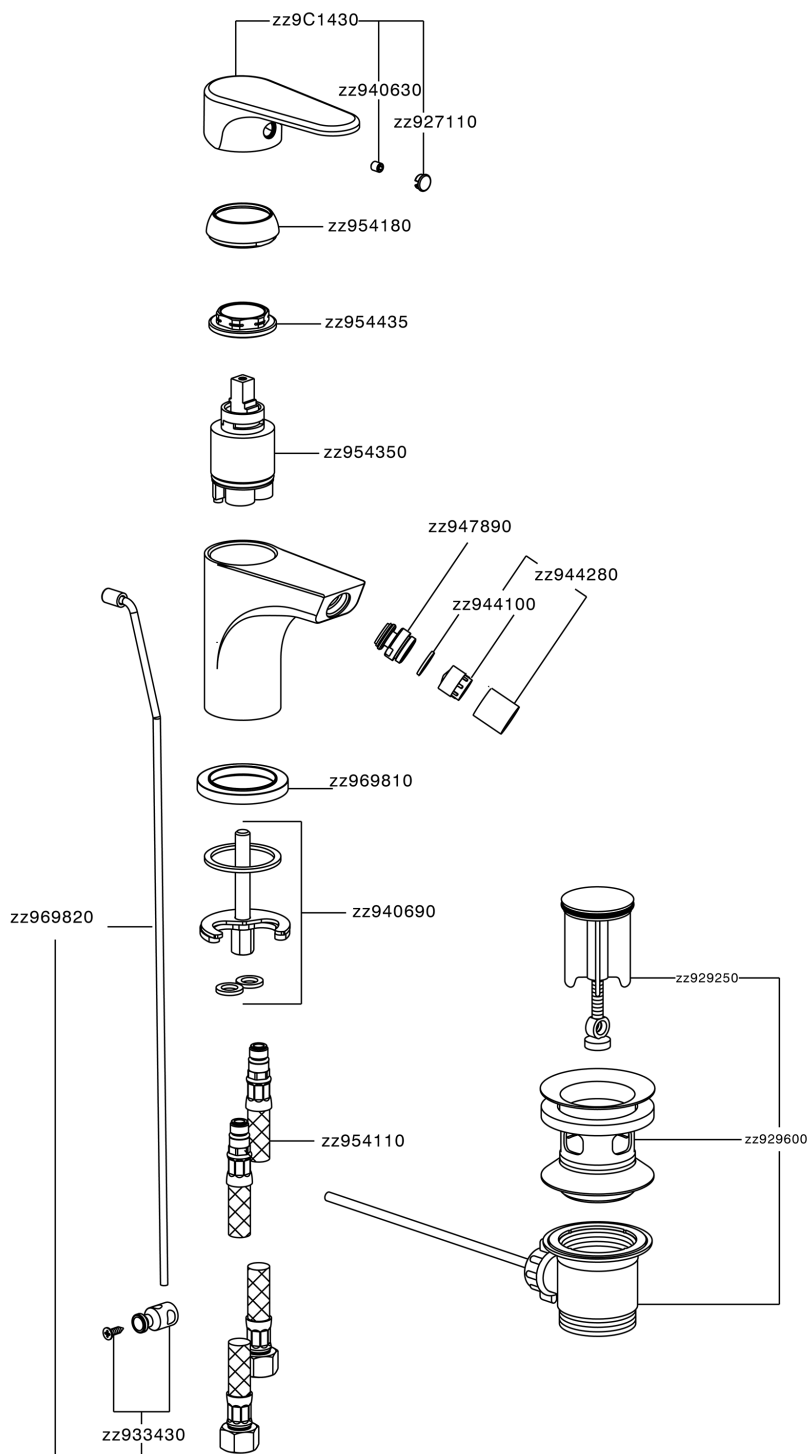

Single lever bidet mixer H3_AH000550

MODEL **AH000550**

Single lever bidet mixer, with 1"1/4 automatic pop up waste, G.3/8" stainless steel flexible hoses

AVAILABLE FINISHINGS

-  **21** 21 Chrome
-  **2F** 2F Brushed Nickel
-  **40** 40 Matt Black

CHARACTERISTICS

Cartridge Spare Parts **ZZ95435000**

35 mm Cartridge

Hygienic Spray

Shut-off Hand shower, for sanitary cleaning.

EcoStop

EcoStop feature limits water flow to approximately 50% of maximum output with one point of resistance on setting. Push slightly past the middle stop only when full water output is required. This will save water up to 50%.

Single lever bidet mixer H3_AH000550

AH000550

<https://en.huberitalia.com/single-lever-bidet-mixer-h3-ah000550>

2026-04-06