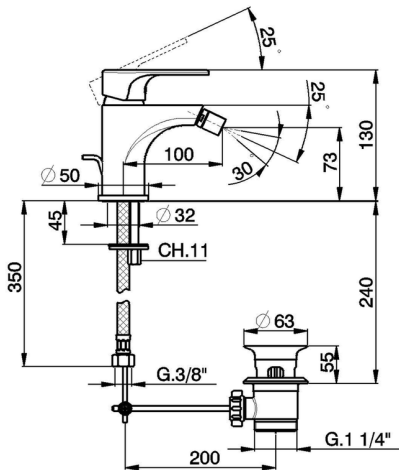

Single lever bidet mixer H3_AH000550

MODEL **AH000550**

Single lever bidet mixer, with 1"1/4 automatic pop up waste, G.3/8" stainless steel flexible hoses

AVAILABLE FINISHINGS

-  **21** 21 Chrome
-  **2F** 2F Brushed Nickel
-  **40** 40 Matt Black

CHARACTERISTICS

Cartridge Spare Parts **ZZ95435000**

35 mm Cartridge

Hygienic Spray

Shut-off Hand shower, for sanitary cleaning.

EcoStop

EcoStop feature limits water flow to approximately 50% of maximum output with one point of resistance on setting. Push slightly past the middle stop only when full water output is required. This will save water up to 50%.

Single lever bidet mixer H3_AH000550

AH000550

<https://en.huberitalia.com/single-lever-bidet-mixer-h3-ah000550>

2026-04-06