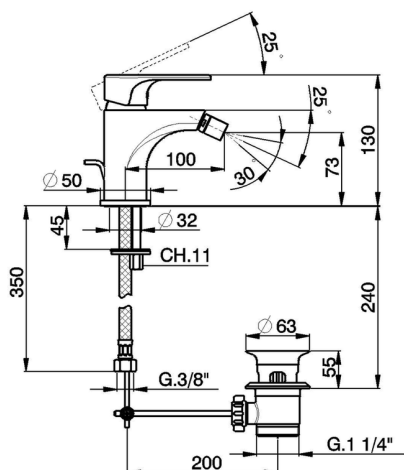

Single lever bidet mixer H3_AH000550

MODEL **AH000550**

Single lever bidet mixer, with 1"1/4 automatic pop up waste, G.3/8" stainless steel flexible hoses

AVAILABLE FINISHINGS

-  **21** 21 Chrome
-  **2F** 2F Brushed Nickel
-  **40** 40 Matt Black

CHARACTERISTICS

Cartridge Spare Parts **ZZ95435000**

35 mm Cartridge

Hygienic Spray

Shut-off Hand shower, for sanitary cleaning.

EcoStop

EcoStop feature limits water flow to approximately 50% of maximum output with one point of resistance on setting. Push slightly past the middle stop only when full water output is required. This will save water up to 50%.

Single lever bidet mixer H3_AH000550

AH000550

<https://en.huberitalia.com/single-lever-bidet-mixer-h3-ah000550>

2026-04-08