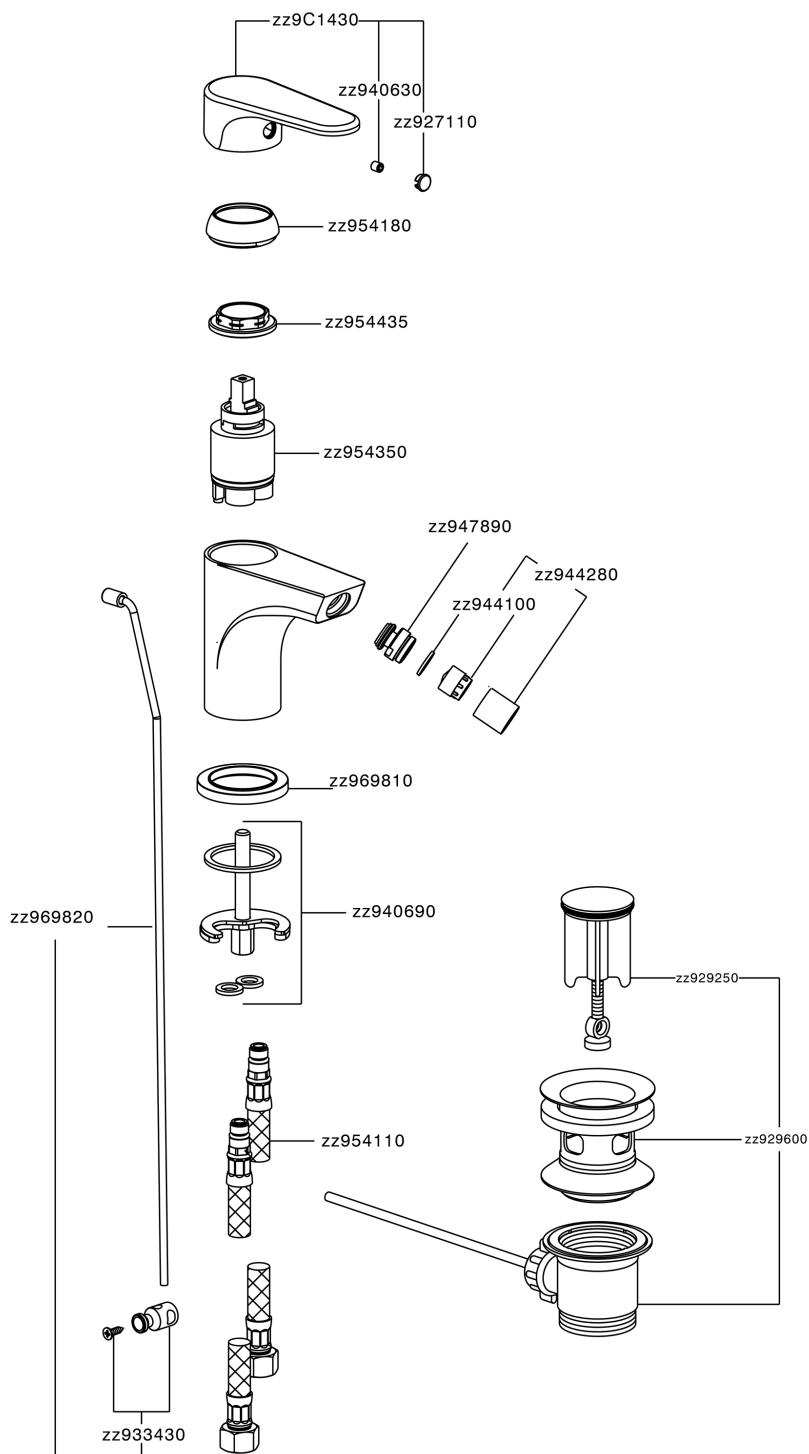

Single lever bidet mixer H3_AH000550

MODEL **AH000550**

Single lever bidet mixer, with 1"1/4 automatic pop up waste, G.3/8" stainless steel flexible hoses

AVAILABLE FINISHINGS

-  **21** 21 Chrome
-  **2F** 2F Brushed Nickel
-  **40** 40 Matt Black

CHARACTERISTICS

Cartridge Spare Parts **ZZ95435000**

35 mm Cartridge

Hygienic Spray

Shut-off Hand shower, for sanitary cleaning.

EcoStop

EcoStop feature limits water flow to approximately 50% of maximum output with one point of resistance on setting. Push slightly past the middle stop only when full water output is required. This will save water up to 50%.

Single lever bidet mixer H3_AH000550

AH000550

<https://en.huberitalia.com/single-lever-bidet-mixer-h3-ah000550>

2026-04-10