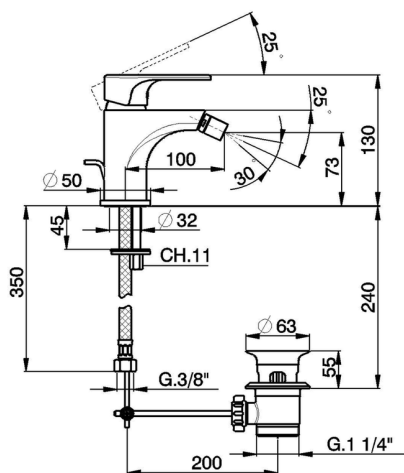

Single lever bidet mixer H3_AH000550

MODEL **AH000550**

Single lever bidet mixer, with 1"1/4 automatic pop up waste, G.3/8" stainless steel flexible hoses

AVAILABLE FINISHINGS

-  **21** 21 Chrome
-  **2F** 2F Brushed Nickel
-  **40** 40 Matt Black

CHARACTERISTICS

Cartridge Spare Parts **ZZ95435000**

35 mm Cartridge

Hygienic Spray

Shut-off Hand shower, for sanitary cleaning.

EcoStop

EcoStop feature limits water flow to approximately 50% of maximum output with one point of resistance on setting. Push slightly past the middle stop only when full water output is required. This will save water up to 50%.

Single lever bidet mixer H3_AH000550

AH000550

<https://en.huberitalia.com/single-lever-bidet-mixer-h3-ah000550>

2026-04-10