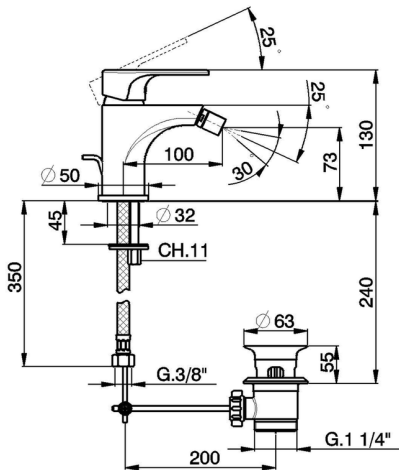

Single lever bidet mixer H3_AH000550

MODEL **AH000550**

Single lever bidet mixer, with 1"1/4 automatic pop up waste, G.3/8" stainless steel flexible hoses

AVAILABLE FINISHINGS

-  **21** 21 Chrome
-  **2F** 2F Brushed Nickel
-  **40** 40 Matt Black

CHARACTERISTICS

Cartridge Spare Parts **ZZ95435000**

35 mm Cartridge

Hygienic Spray

Shut-off Hand shower, for sanitary cleaning.

EcoStop

EcoStop feature limits water flow to approximately 50% of maximum output with one point of resistance on setting. Push slightly past the middle stop only when full water output is required. This will save water up to 50%.

Single lever bidet mixer H3_AH000550

AH000550

<https://en.huberitalia.com/single-lever-bidet-mixer-h3-ah000550>

2026-05-15