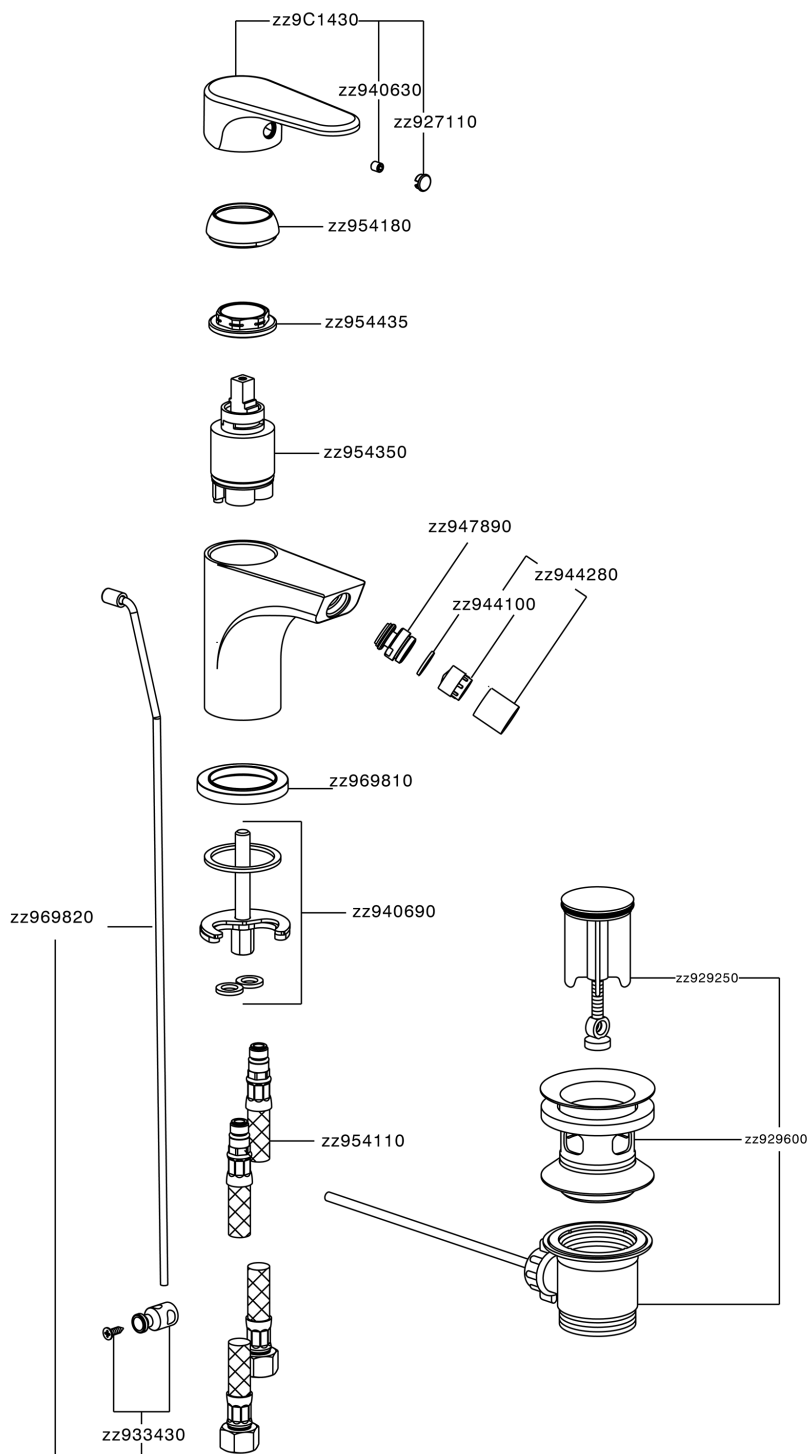

Single lever bidet mixer H3_AH000550

MODEL **AH000550**

Single lever bidet mixer, with 1"1/4 automatic pop up waste, G.3/8" stainless steel flexible hoses

AVAILABLE FINISHINGS

-  **21** 21 Chrome
-  **2F** 2F Brushed Nickel
-  **40** 40 Matt Black

CHARACTERISTICS

Cartridge Spare Parts **ZZ95435000**

35 mm Cartridge

Hygienic Spray

Shut-off Hand shower, for sanitary cleaning.

EcoStop

EcoStop feature limits water flow to approximately 50% of maximum output with one point of resistance on setting. Push slightly past the middle stop only when full water output is required. This will save water up to 50%.

Single lever bidet mixer H3_AH000550

AH000550

<https://en.huberitalia.com/single-lever-bidet-mixer-h3-ah000550>

2026-05-15