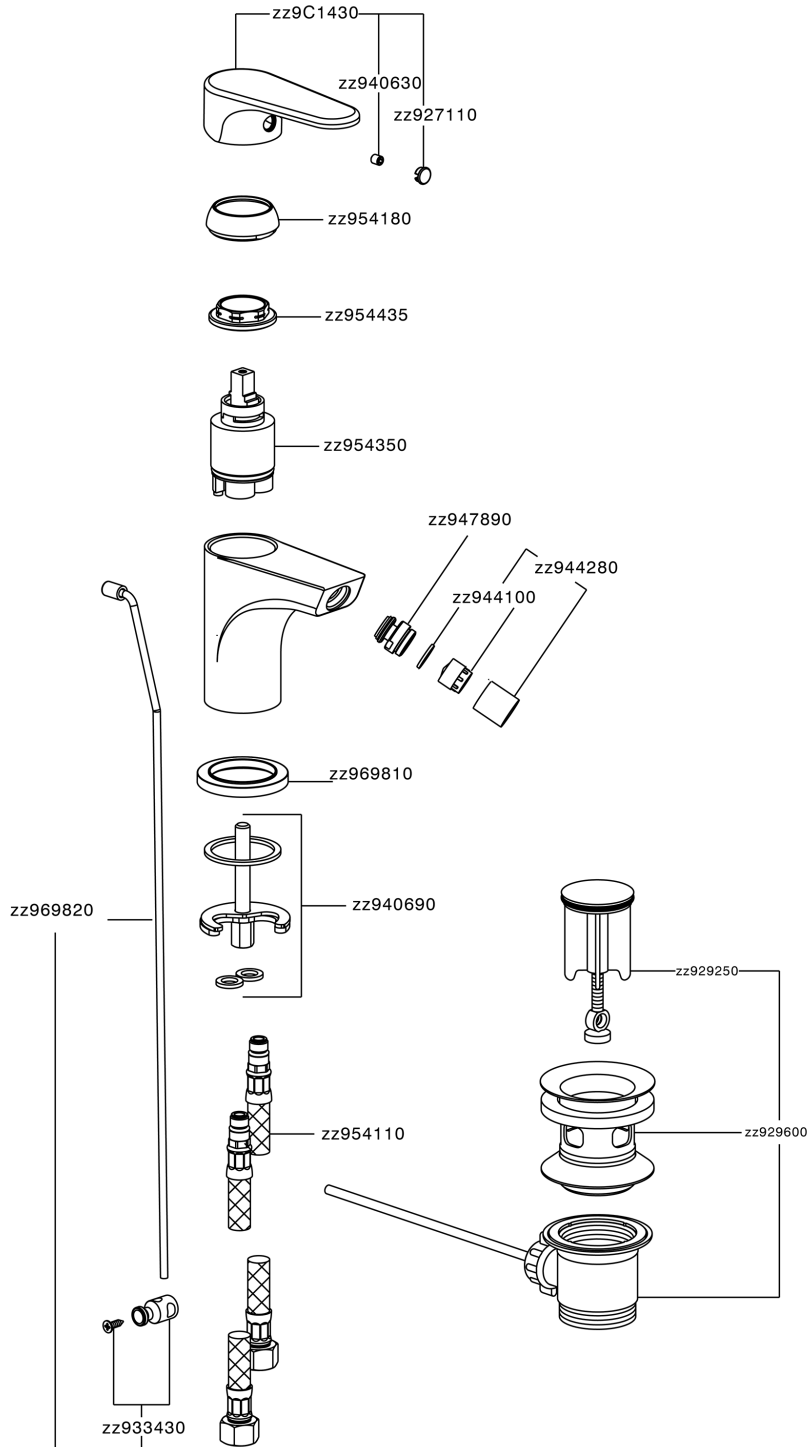

Single lever bidet mixer H3_AH000550

AH000550

<https://en.huberitalia.com/single-lever-bidet-mixer-h3-ah000550>

2026-06-06