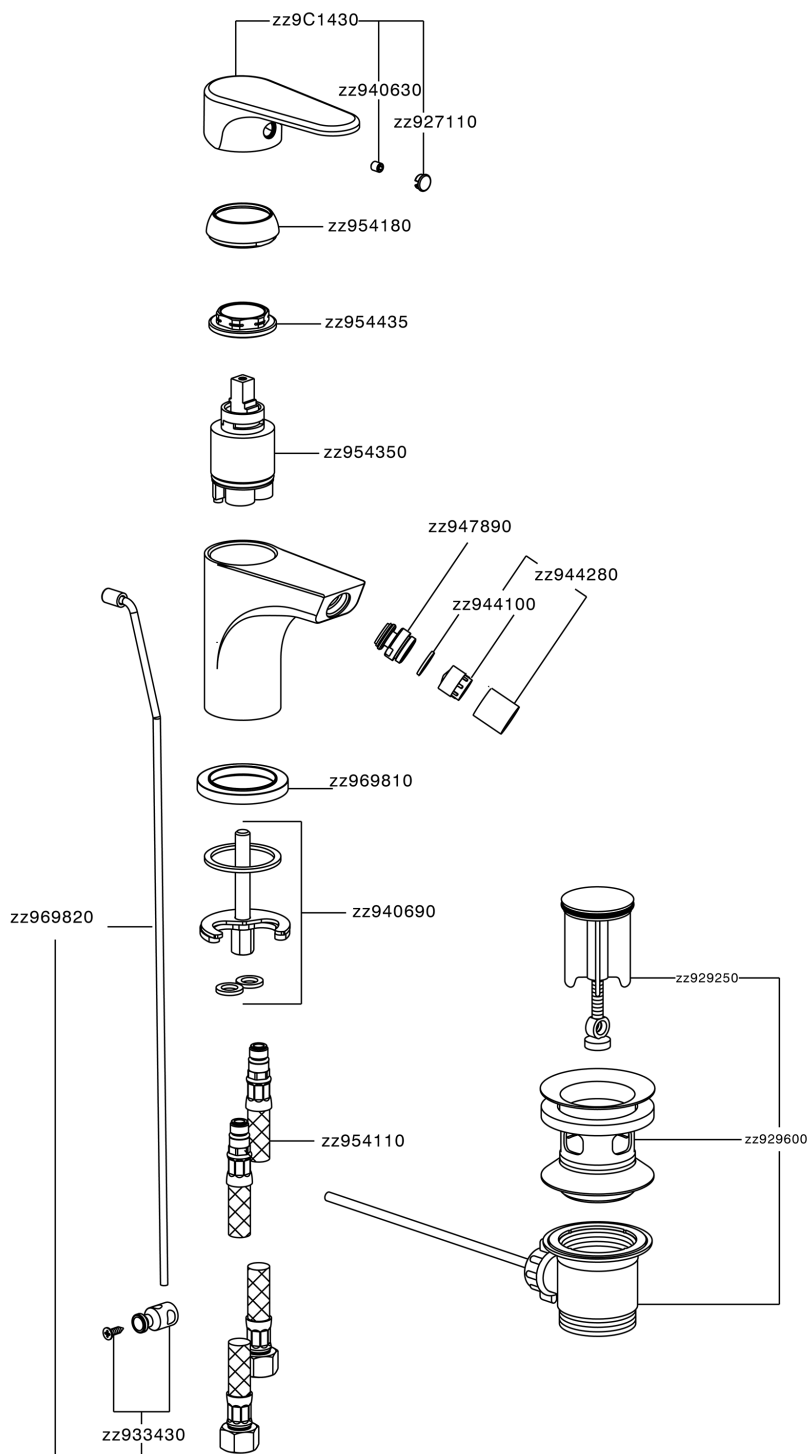

Single lever bidet mixer H3_AH000550

MODEL **AH000550**

Single lever bidet mixer, with 1"1/4 automatic pop up waste, G.3/8" stainless steel flexible hoses

AVAILABLE FINISHINGS

-  **21** 21 Chrome
-  **2F** 2F Brushed Nickel
-  **40** 40 Matt Black

CHARACTERISTICS

Cartridge Spare Parts **ZZ95435000**

35 mm Cartridge

Hygienic Spray

Shut-off Hand shower, for sanitary cleaning.

EcoStop

EcoStop feature limits water flow to approximately 50% of maximum output with one point of resistance on setting. Push slightly past the middle stop only when full water output is required. This will save water up to 50%.

Single lever bidet mixer H3_AH000550

AH000550

<https://en.huberitalia.com/single-lever-bidet-mixer-h3-ah000550>

2026-04-05