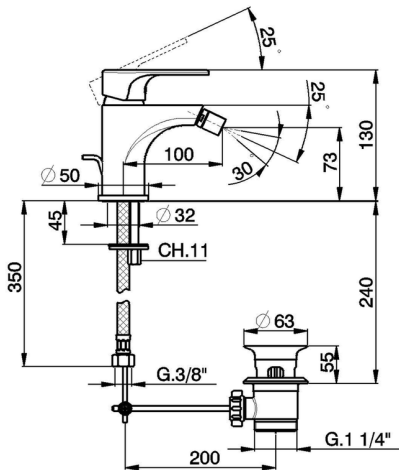

Single lever bidet mixer H3_AH000550

MODEL **AH000550**

Single lever bidet mixer, with 1"1/4 automatic pop up waste, G.3/8" stainless steel flexible hoses

AVAILABLE FINISHINGS

-  **21** 21 Chrome
-  **2F** 2F Brushed Nickel
-  **40** 40 Matt Black

CHARACTERISTICS

Cartridge Spare Parts **ZZ95435000**

35 mm Cartridge

Hygienic Spray

Shut-off Hand shower, for sanitary cleaning.

EcoStop

EcoStop feature limits water flow to approximately 50% of maximum output with one point of resistance on setting. Push slightly past the middle stop only when full water output is required. This will save water up to 50%.

Single lever bidet mixer H3_AH000550

AH000550

<https://en.huberitalia.com/single-lever-bidet-mixer-h3-ah000550>

2026-04-05