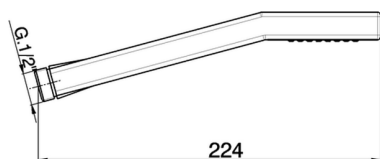

ABS Quad handshower SHOWER_SS014180

MODEL **SS014180**

ABS Quad handshower, one spray

AVAILABLE FINISHINGS

- **21** 21 Chrome
- **2B** 2B Polished Nickel
- **2F** 2F Brushed Nickel
- **40** 40 Matt Black
- **4Q** 4Q Matt White

CHARACTERISTICS

2026-04-28