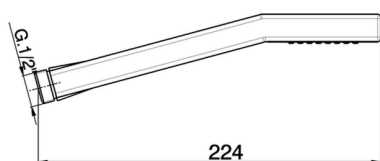

ABS Quad handshower SHOWER_SS014180

MODEL **SS014180**

ABS Quad handshower, one spray

AVAILABLE FINISHINGS

- **21** 21 Chrome
- **2B** 2B Polished Nickel
- **2F** 2F Brushed Nickel
- **40** 40 Matt Black
- **4Q** 4Q Matt White

CHARACTERISTICS

2026-04-06