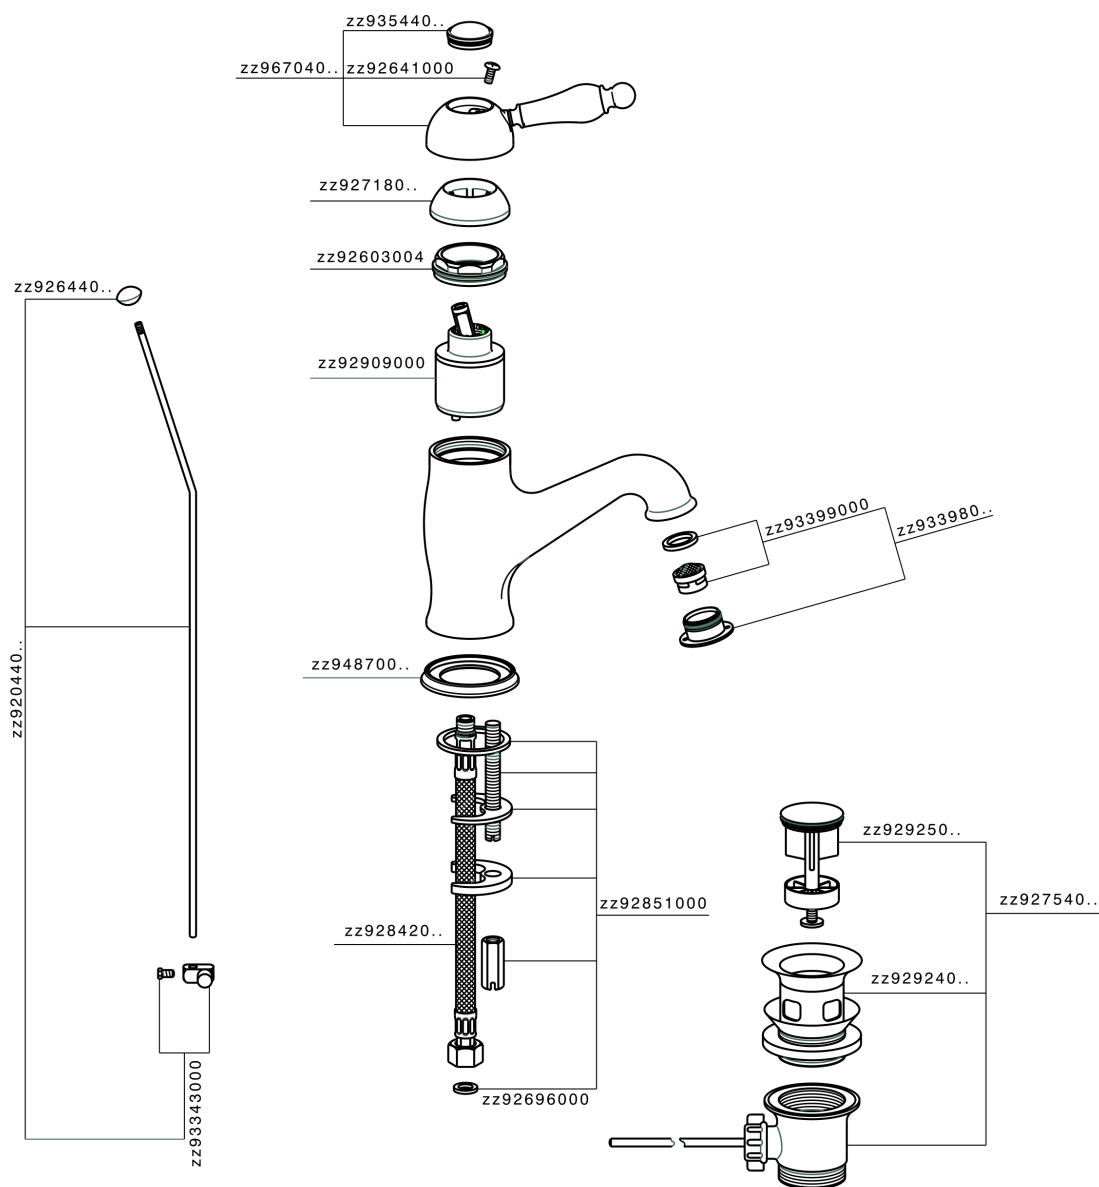

Single lever washbasin mixer CROISETTE_CM000510

CM000510

<https://en.huberitalia.com/single-lever-washbasin-mixer-croisette-cm000510>

2024-11-15