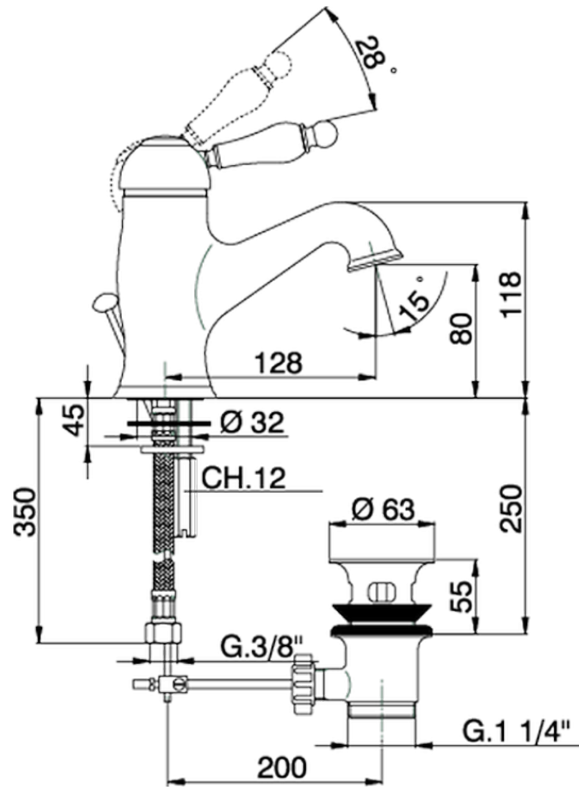

Single lever washbasin mixer CROISETTE_CM000510

CM000510

<https://en.huberitalia.com/single-lever-washbasin-mixer-croisette-cm000510>

2024-11-15