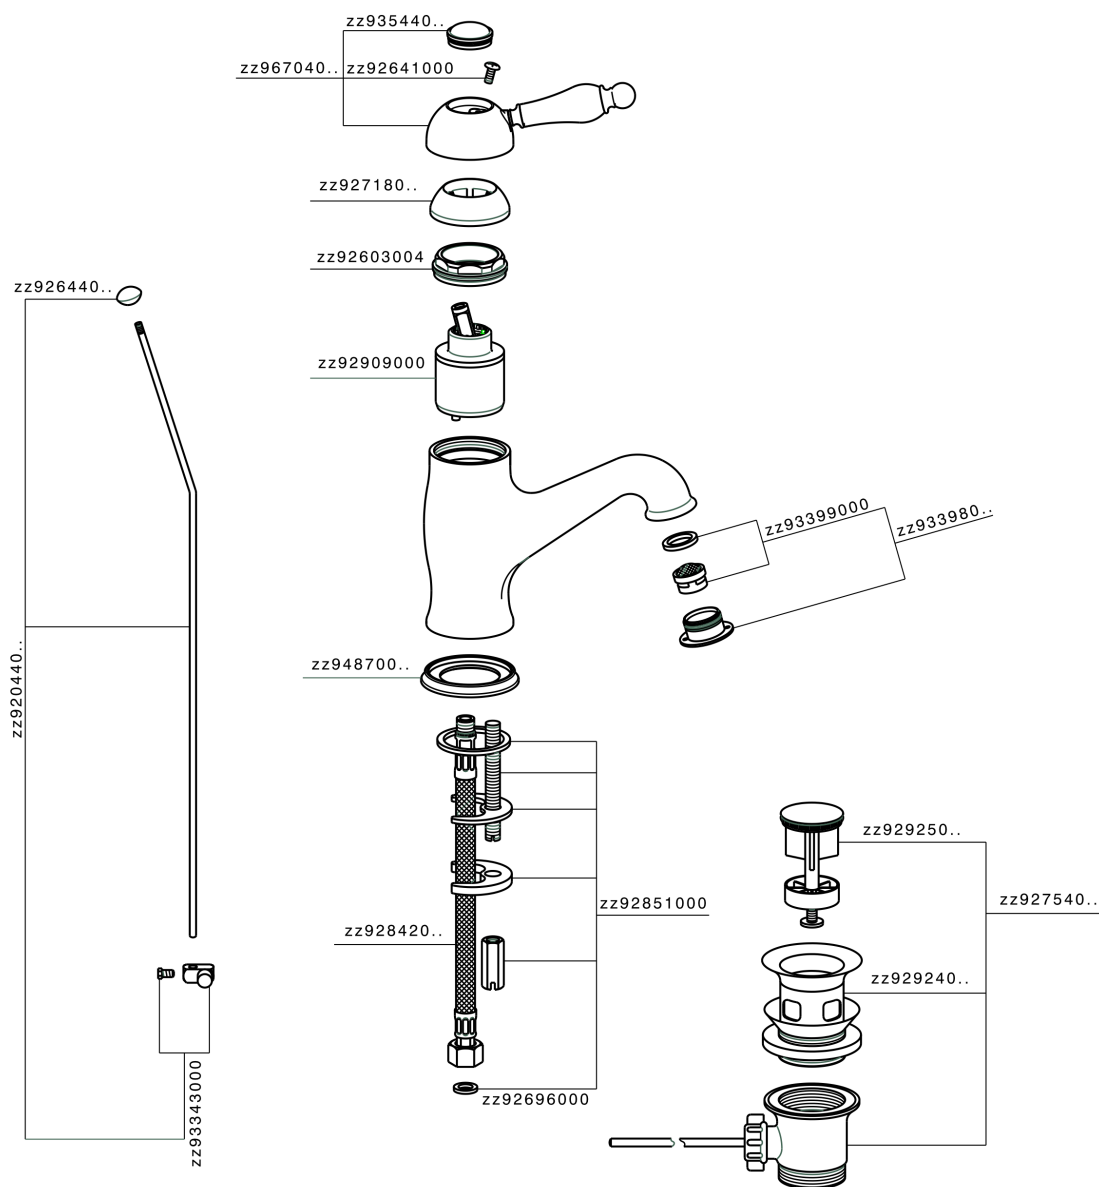

Single lever washbasin mixer CROISETTE_CM000510

MODEL **CM000510**

Single lever washbasin mixer, with automatic 1"1/4 automatic pop-up waste, G.3/8" stainless steel flexible hoses

AVAILABLE FINISHINGS

-  **21** 21 Chrome
-  **27** 27 Old Bronze
-  **2G** 2G Antique Gold
-  **2W** 2W Brushed Gold

CHARACTERISTICS

Cartridge Spare Parts **ZZ92909000**

43 mm Cartridge

Single lever washbasin mixer CROISETTE_CM000510

CM000510

<https://en.huberitalia.com/single-lever-washbasin-mixer-croisette-cm000510>

2024-11-15