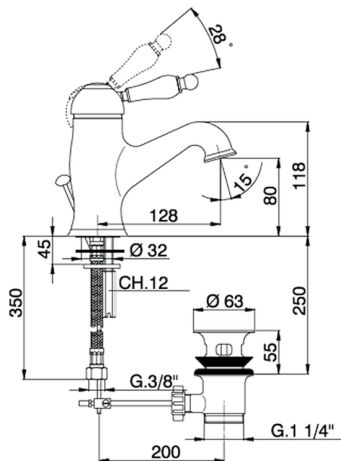

Single lever washbasin mixer CROISETTE_CM000510

MODEL **CM000510**

Single lever washbasin mixer, with automatic 1"1/4 automatic pop-up waste, G.3/8" stainless steel flexible hoses

AVAILABLE FINISHINGS

-  **21** 21 Chrome
-  **27** 27 Old Bronze
-  **2G** 2G Antique Gold
-  **2W** 2W Brushed Gold

CHARACTERISTICS

Cartridge Spare Parts **ZZ92909000**

43 mm Cartridge

Single lever washbasin mixer CROISETTE_CM000510

CM000510

<https://en.huberitalia.com/single-lever-washbasin-mixer-croisette-cm000510>

2024-11-15