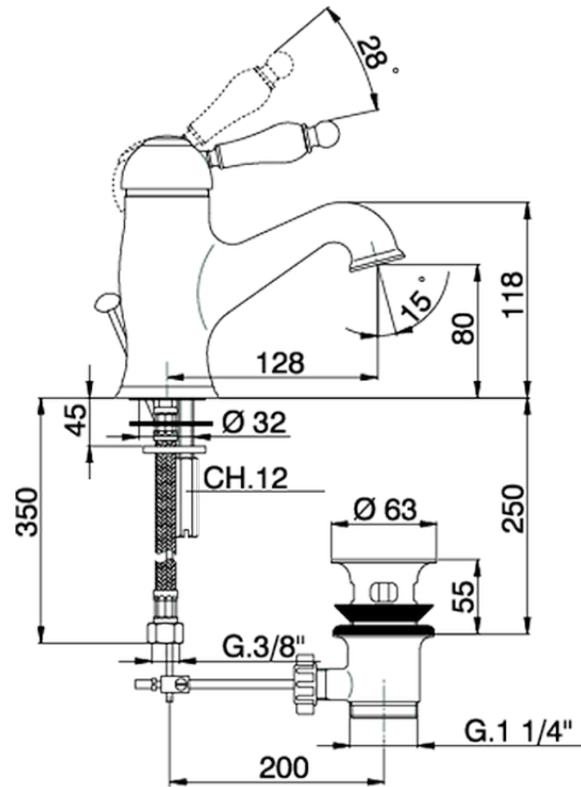

Single lever washbasin mixer CROISETTE\_CM000510

CM000510

<https://en.huberitalia.com/single-lever-washbasin-mixer-croisette-cm000510>

2024-11-15