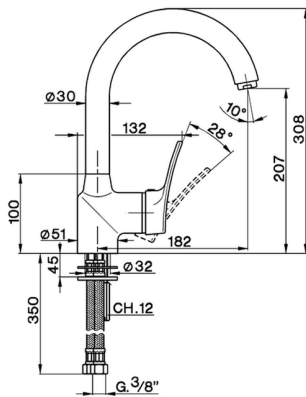

Single lever sink mixer KITCHEN_FU700530

MODEL **FU700530**

Single lever sink mixer, swivel spout, G.3/8" stainless steel flexible hoses

AVAILABLE FINISHINGS

21 21 Chrome

CHARACTERISTICS

Cartridge Spare Parts **ZZ92909000**

43 mm Cartridge

2024-11-21