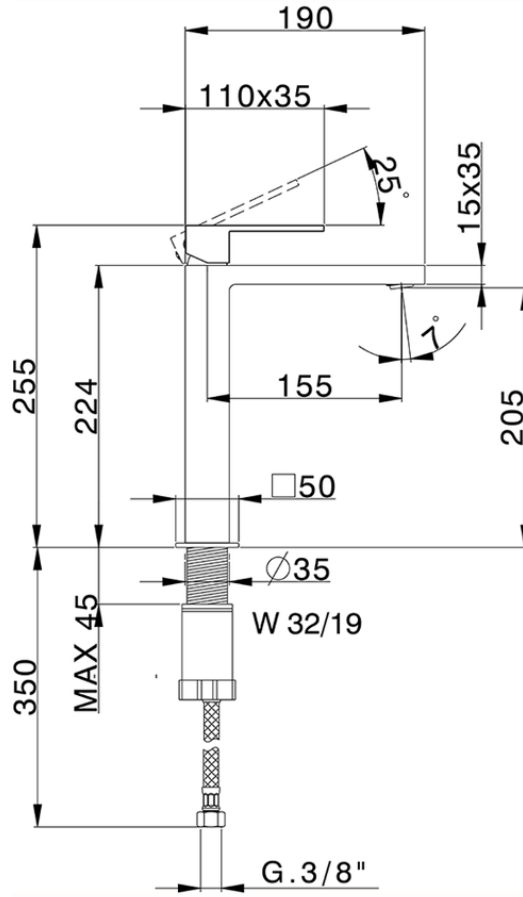

Single lever tall washbasin mixer NUOVA EGO_NE003544

NE003544

<https://en.huberitalia.com/single-lever-tall-washbasin-mixer-nuova-ego-ne003544>

2024-12-22