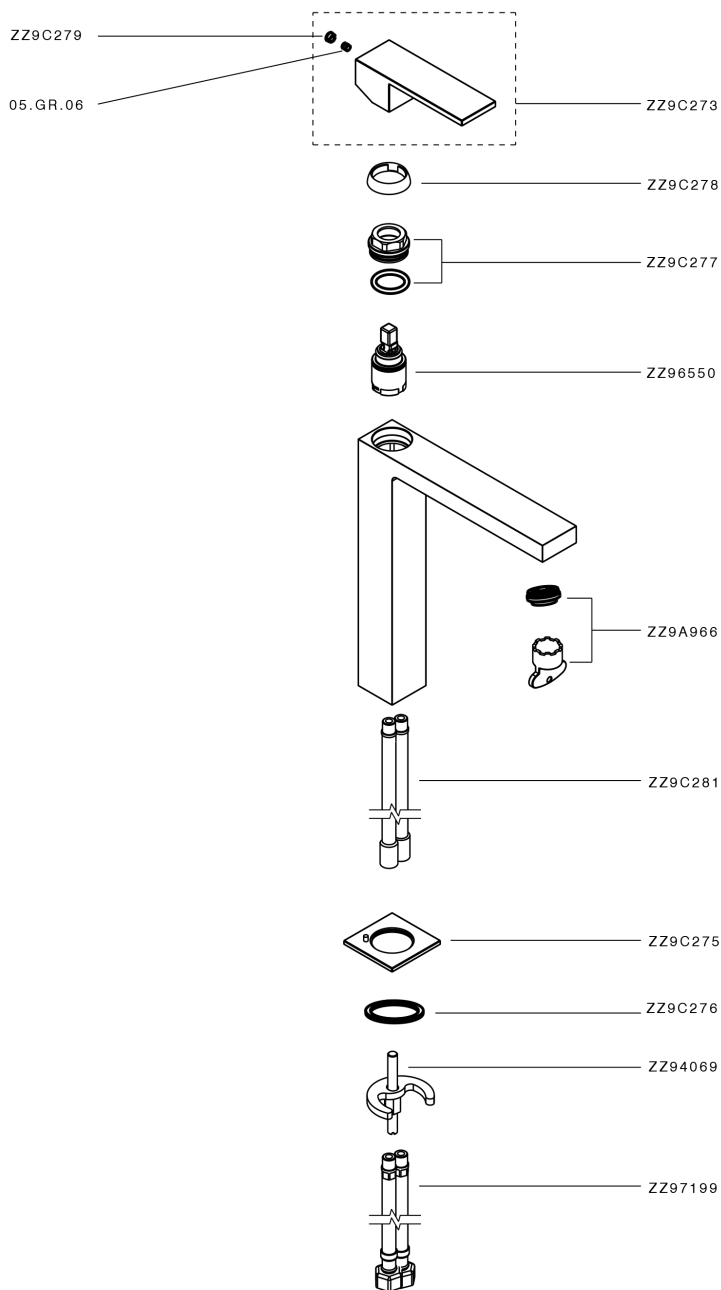

Single lever tall washbasin mixer NUOVA EGO_NE003544

NE003544

<https://en.huberitalia.com/single-lever-tall-washbasin-mixer-nuova-ego-ne003544>

2024-12-22