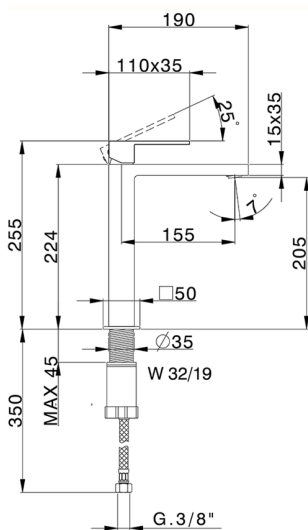

Single lever tall washbasin mixer NUOVA EGO_NE003544

MODEL **NE003544**

Single lever tall washbasin mixer, without automatic pop-up waste, G.3/8" stainless steel flexible hoses

AVAILABLE FINISHINGS

-  **21** 21 Chrome
-  **2F** 2F Brushed Nickel
-  **40** 40 Matt Black
-  **4Q** 4Q Matt White

CHARACTERISTICS

Cartridge Spare Parts **ZZ96550000**

25 mm Cartridge

Single lever tall washbasin mixer NUOVA EGO_NE003544

NE003544

<https://en.huberitalia.com/single-lever-tall-washbasin-mixer-nuova-ego-ne003544>