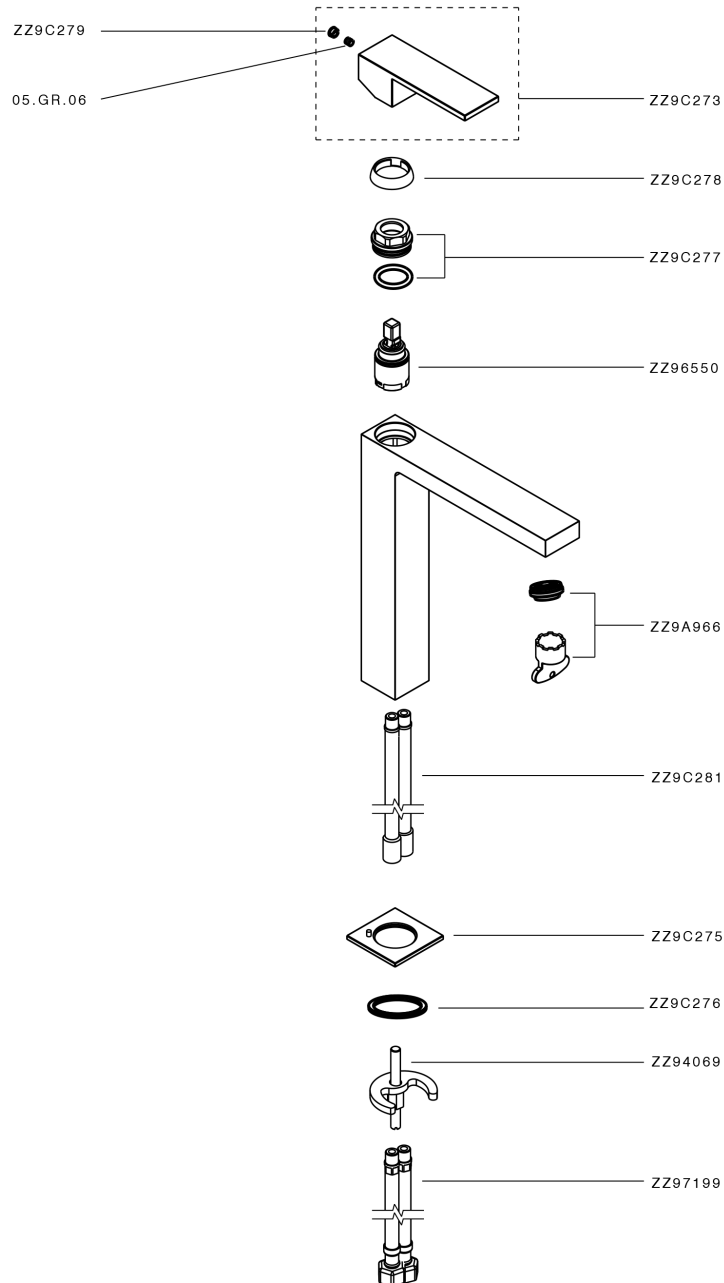

Single lever tall washbasin mixer NUOVA EGO_NE003544

MODEL **NE003544**

Single lever tall washbasin mixer, without automatic pop-up waste, G.3/8" stainless steel flexible hoses

AVAILABLE FINISHINGS

-  **21** 21 Chrome
-  **2F** 2F Brushed Nickel
-  **40** 40 Matt Black
-  **4Q** 4Q Matt White

CHARACTERISTICS

Cartridge Spare Parts **ZZ96550000**

25 mm Cartridge

Single lever tall washbasin mixer NUOVA EGO_NE003544

NE003544

<https://en.huberitalia.com/single-lever-tall-washbasin-mixer-nuova-ego-ne003544>