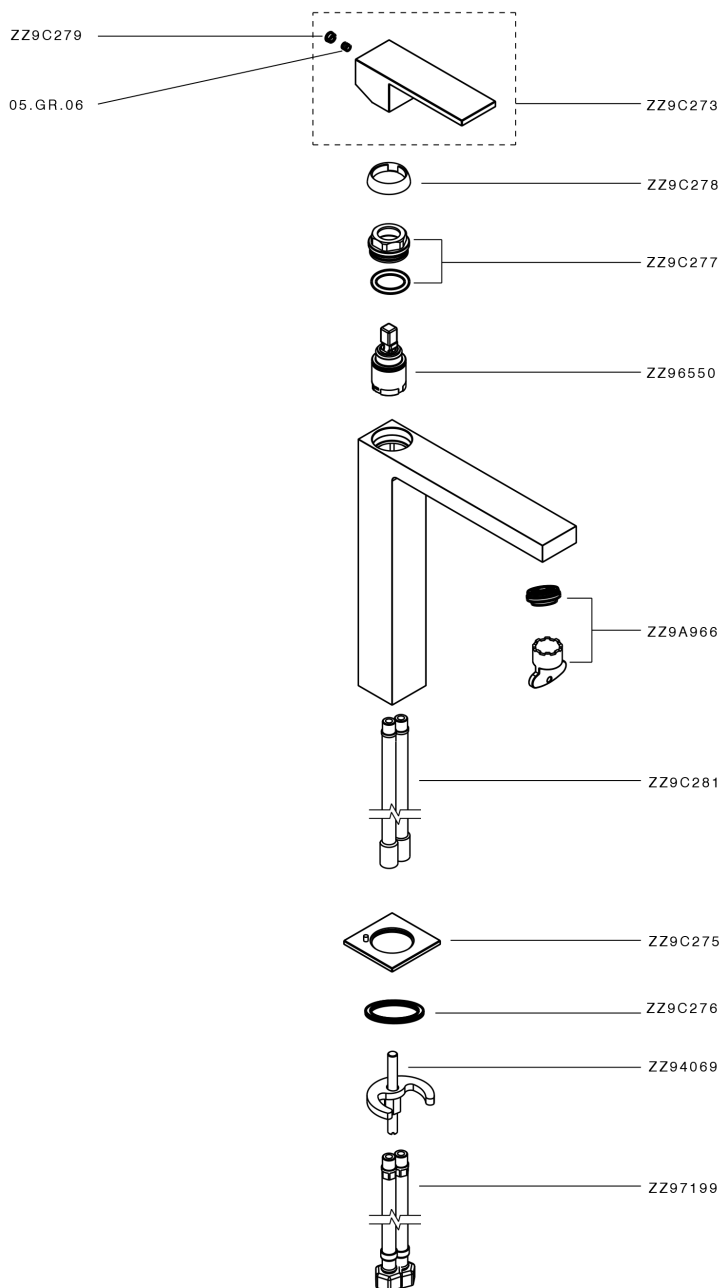

## Single lever tall washbasin mixer NUOVA EGO\_NE003544

MODEL **NE003544**

Single lever tall washbasin mixer, without automatic pop-up waste, G.3/8" stainless steel flexible hoses

### CHARACTERISTICS

Cartridge Spare Parts **ZZ96550000**

**25 mm Cartridge**

## Single lever tall washbasin mixer NUOVA EGO\_NE003544

NE003544

<https://en.huberitalia.com/single-lever-tall-washbasin-mixer-nuova-ego-ne003544>

2024-12-31