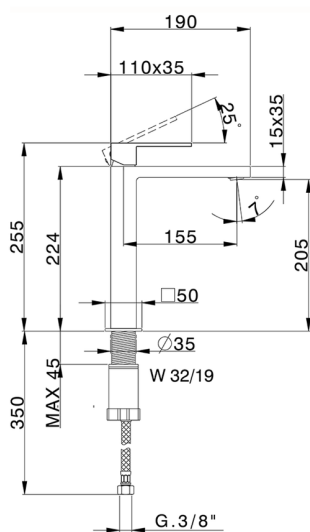

## Single lever tall washbasin mixer NUOVA EGO\_NE003544

MODEL **NE003544**

Single lever tall washbasin mixer, without automatic pop-up waste, G.3/8" stainless steel flexible hoses

### CHARACTERISTICS

Cartridge Spare Parts **ZZ96550000**

**25 mm Cartridge**

## Single lever tall washbasin mixer NUOVA EGO\_NE003544

NE003544

<https://en.huberitalia.com/single-lever-tall-washbasin-mixer-nuova-ego-ne003544>

2024-12-31