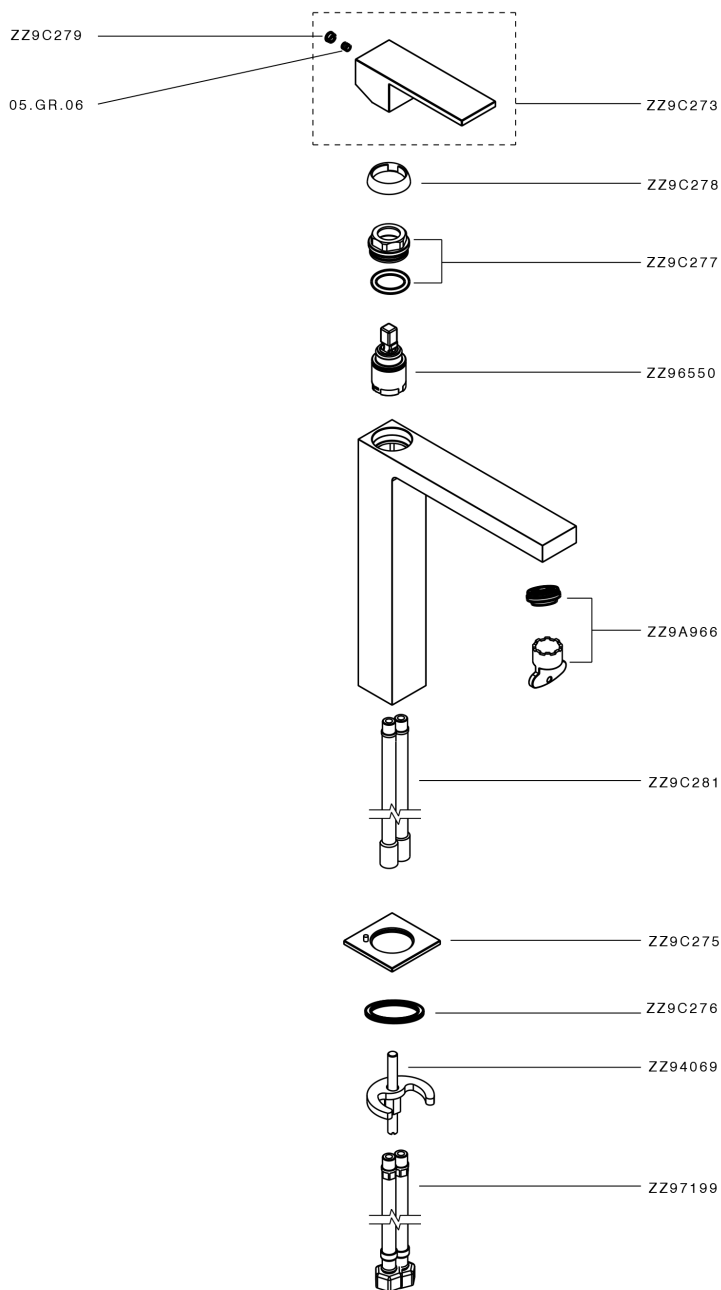

## Single lever tall washbasin mixer NUOVA EGO\_NE003544

NE003544

<https://en.huberitalia.com/single-lever-tall-washbasin-mixer-nuova-ego-ne003544>

2024-12-22