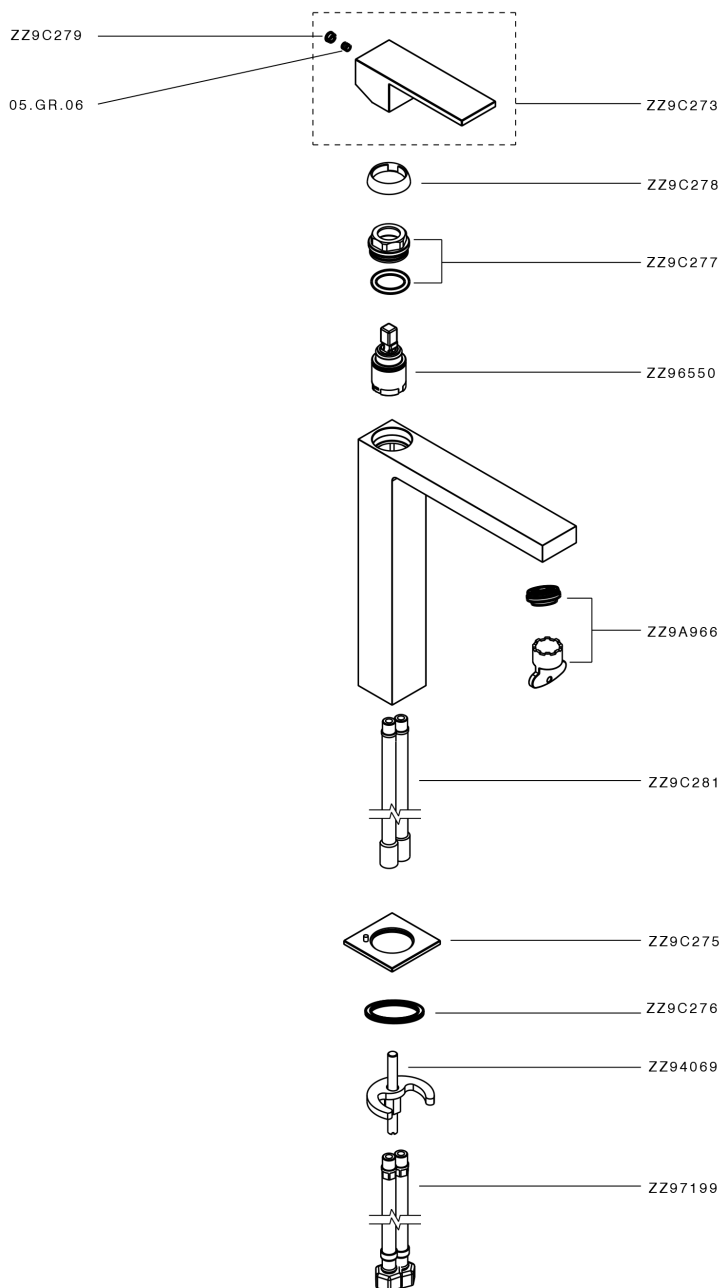

Single lever tall washbasin mixer NUOVA EGO_NE003544

MODEL **NE003544**

Single lever tall washbasin mixer, without automatic pop-up waste, G.3/8" stainless steel flexible hoses

AVAILABLE FINISHINGS

-  **21** 21 Chrome
-  **2F** 2F Brushed Nickel
-  **40** 40 Matt Black
-  **4Q** 4Q Matt White

CHARACTERISTICS

Cartridge Spare Parts **ZZ96550000**

25 mm Cartridge

Single lever tall washbasin mixer NUOVA EGO_NE003544

NE003544

<https://en.huberitalia.com/single-lever-tall-washbasin-mixer-nuova-ego-ne003544>