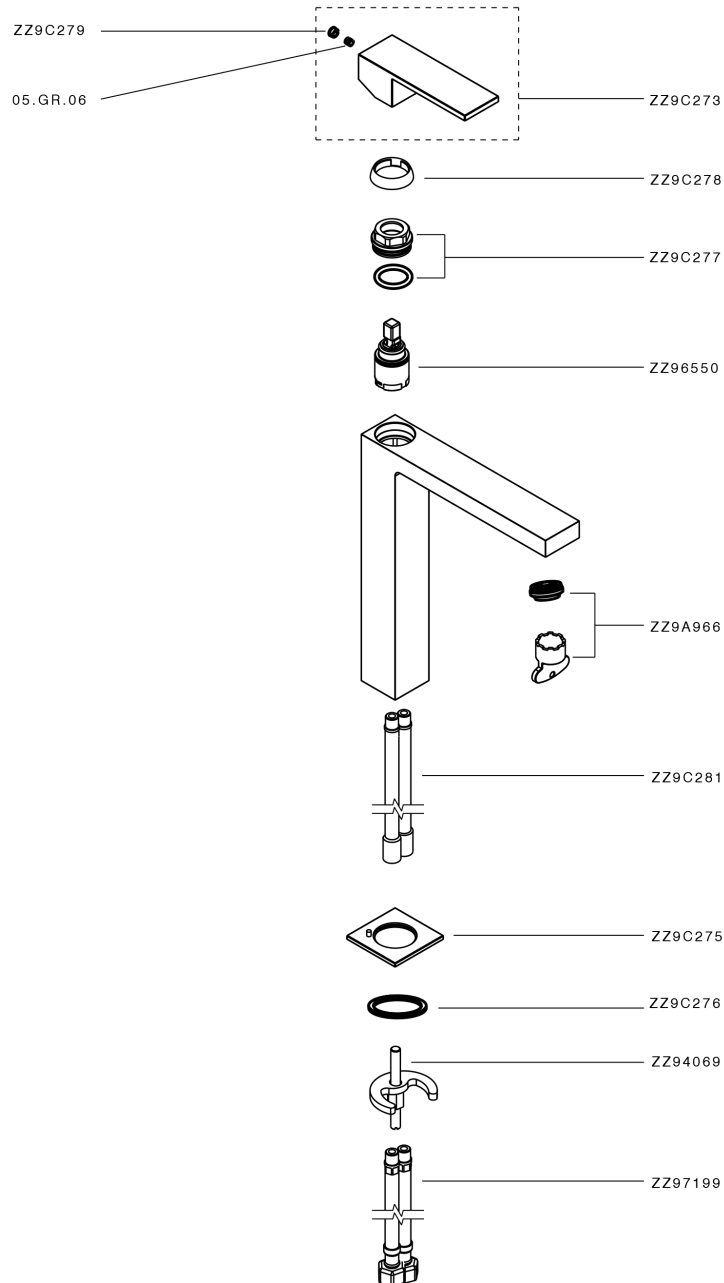

Single lever tall washbasin mixer NUOVA EGO_NE003544

NE003544

<https://en.huberitalia.com/single-lever-tall-washbasin-mixer-nuova-ego-ne003544>

2024-12-31