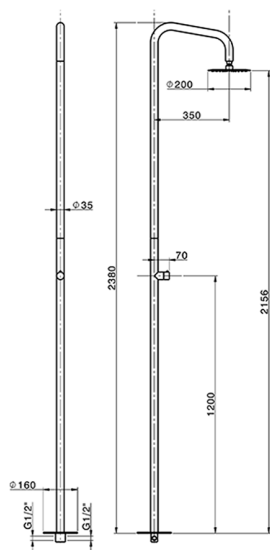

## Free Standing Progressive Shower Column LYNOX\_LX005130

MODEL **LX005130**

Free Standing Progressive Shower Column, for Indoor/Outdoor use, D.200 mm INOX round showerhead, INOX AISI 316L

AVAILABLE FINISHINGS

**D1** D1 Brushed Inox

CHARACTERISTICS

Cartridge Spare Parts **ZZ9C292000**

**25 mm Progressive single-lever cartridge**

2024-12-18