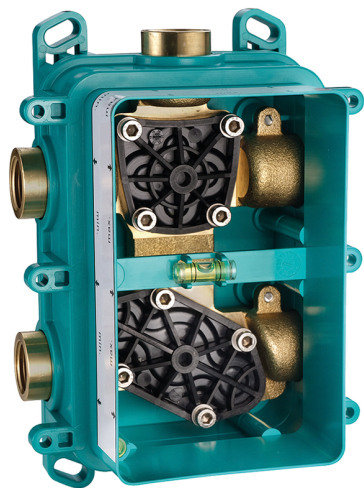

Exposed part for Thermostatic One Box Valve ONE BOX_CR0BT030

MODEL **CR0BT030**

Exposed part for Thermostatic One Box Valve, with 1-2-3 outlet devia stop, Minimum depth of installation: 67 mm, without concealed part, for items ZB00B030-ZB00B031

AVAILABLE FINISHINGS

-  **21** 21 Chrome
-  **2F** 2F Brushed Nickel
-  **2Q** 2Q Black Titanium

CHARACTERISTICS

Cartridge Spare Parts **24.04A.PP**
8x20 Plus P Thermostatic Valve
 Installation **Concealed**
 Required concealed parts **ZB00B031**
ZB00B030

CHARACTERISTICS

Concealed	1
Installation	Concealed

Thermostatic

The Huber thermostatic is your personal water manager, helping you to handle, control and save water and energy.

One Box Universal Concealed Part ONE BOX_ZB00B030

CHARACTERISTICS

Concealed **1**
Installation **Concealed**

Thermostatic

The Huber thermostatic is your personal water manager, helping you to handle, control and save water and energy.

2024-12-22