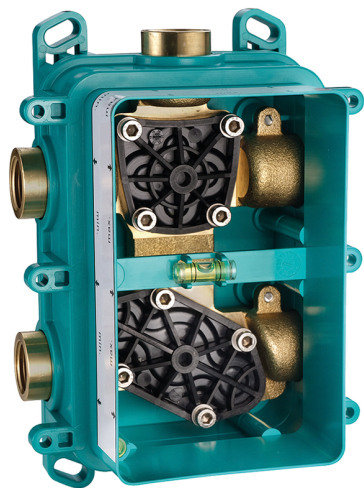

Exposed part for Thermostatic One Box Valve ONE BOX_CR0BT030

MODEL **CR0BT030**

Exposed part for Thermostatic One Box Valve, with 1-2-3 outlet devia stop, Minimum depth of installation: 67 mm, without concealed part, for items ZB00B030-ZB00B031

AVAILABLE FINISHINGS

-  **21** 21 Chrome
-  **2F** 2F Brushed Nickel
-  **2Q** 2Q Black Titanium

CHARACTERISTICS

Cartridge Spare Parts **24.04A.PP**
8x20 Plus P Thermostatic Valve
 Installation **Concealed**
 Required concealed parts **ZB00B031**
ZB00B030

CHARACTERISTICS

Concealed **1**
Installation **Concealed**

Thermostatic

The Huber thermostatic is your personal water manager, helping you to handle, control and save water and energy.

One Box Universal Concealed Part ONE BOX_ZB00B030

CHARACTERISTICS

Concealed **1**
Installation **Concealed**

Thermostatic

The Huber thermostatic is your personal water manager, helping you to handle, control and save water and energy.

2024-12-22