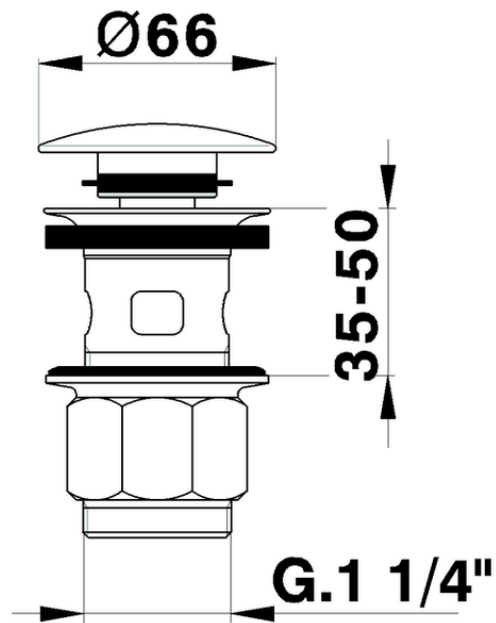

1"1/4 click clack drain for basin mixer COMPONENTS_ZB001620

ZB001620

<https://en.huberitalia.com/11-4-click-clack-drain-for-basin-mixer-components-zb001620>

2024-12-19