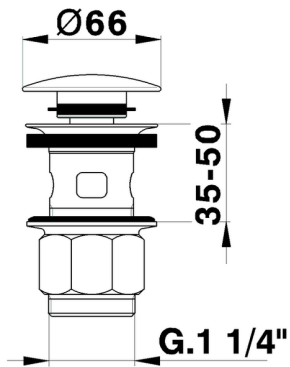

## 1"1/4 click clack drain for basin mixer COMPONENTS\_ZB001620

MODEL **ZB001620**

1"1/4 click clack drain for basin mixer, for overflow bath drain system