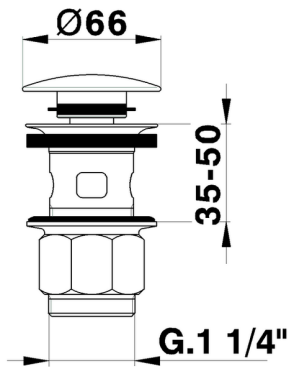

1"1/4 click clack drain for basin mixer COMPONENTS_ZB001620

MODEL **ZB001620**

1"1/4 click clack drain for basin mixer, for overflow bath drain system

AVAILABLE FINISHINGS

-  **21** 21 Chrome
-  **2B** 2B Polished Nickel
-  **2F** 2F Brushed Nickel
-  **2P** 2P Rose Gold
-  **2Q** 2Q Black Titanium
-  **40** 40 Matt Black
-  **4Q** 4Q Matt White
-  **26** 26 Old Copper
-  **27** 27 Old Bronze